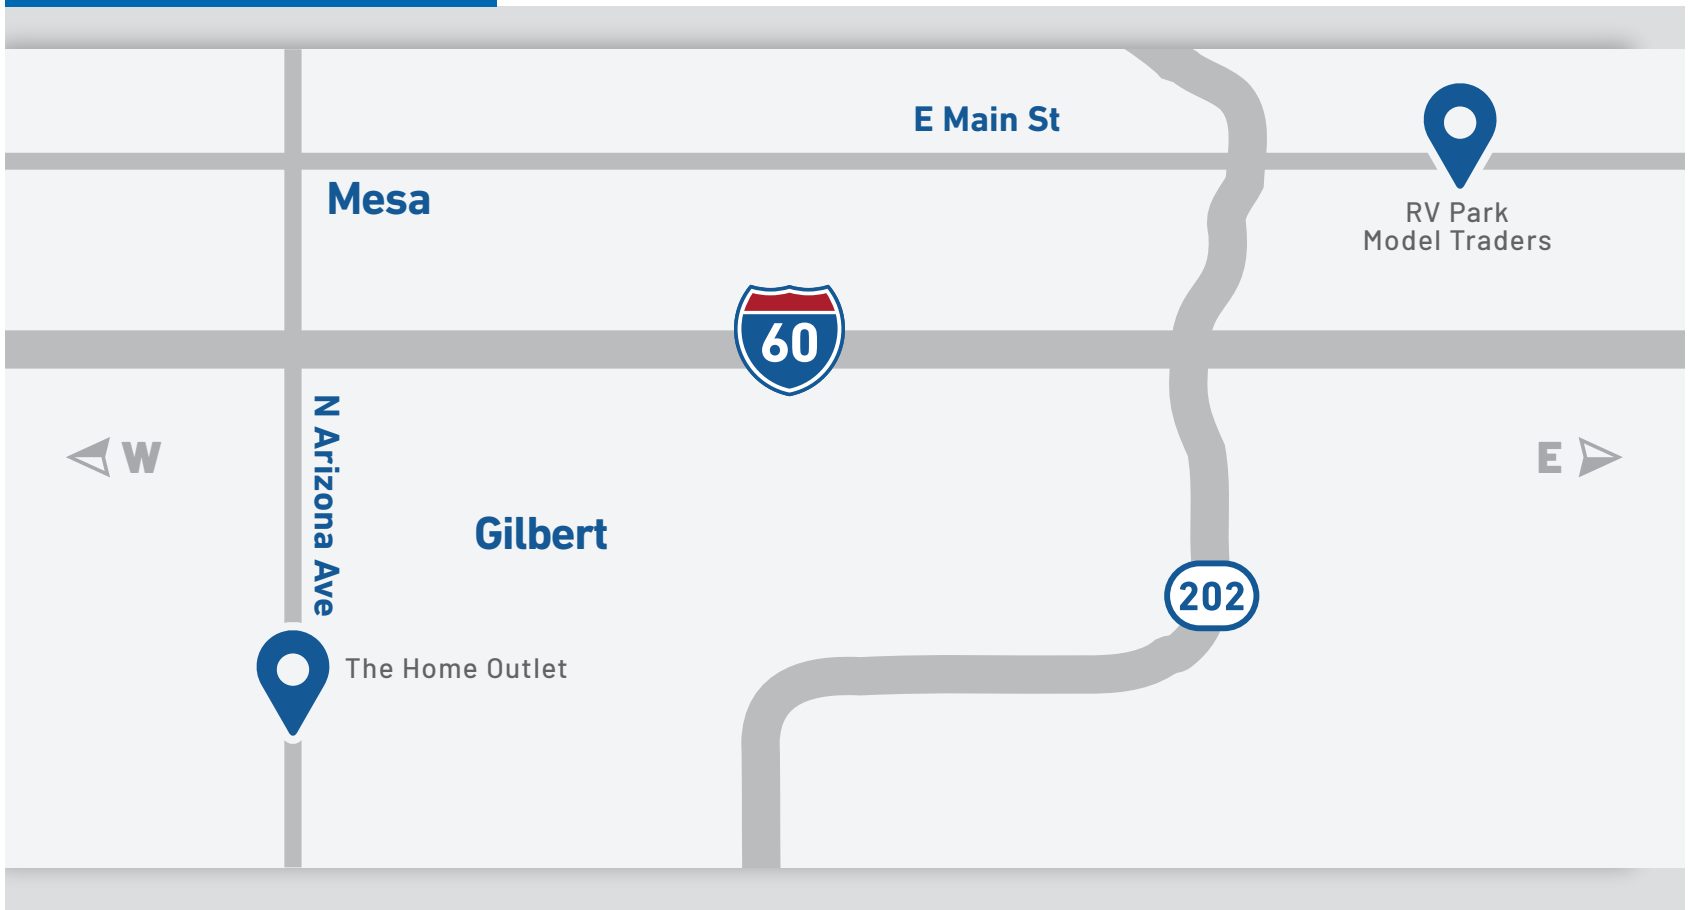

THANKS FOR VISITING!

890 N. Arizona Ave.
Chandler, Arizona 85225

MobileHomeOutletStore.com

LOOKING FOR A PARK MODEL? YOU'RE IN LUCK!

Our RV Park Model Traders store has the largest selection of Park Models in the state and still with Factory Direct Pricing!

GET DIRECTIONS:

1111 E. Apache Trail
Apache Junction, AZ 85120

800.297.0775

Delivers to: AZ, CA, CO, ID, KS, MT, NE,
NV, NM, ND, OR, SD, UT, WA, and WY.

RVParkModelsDirect.com