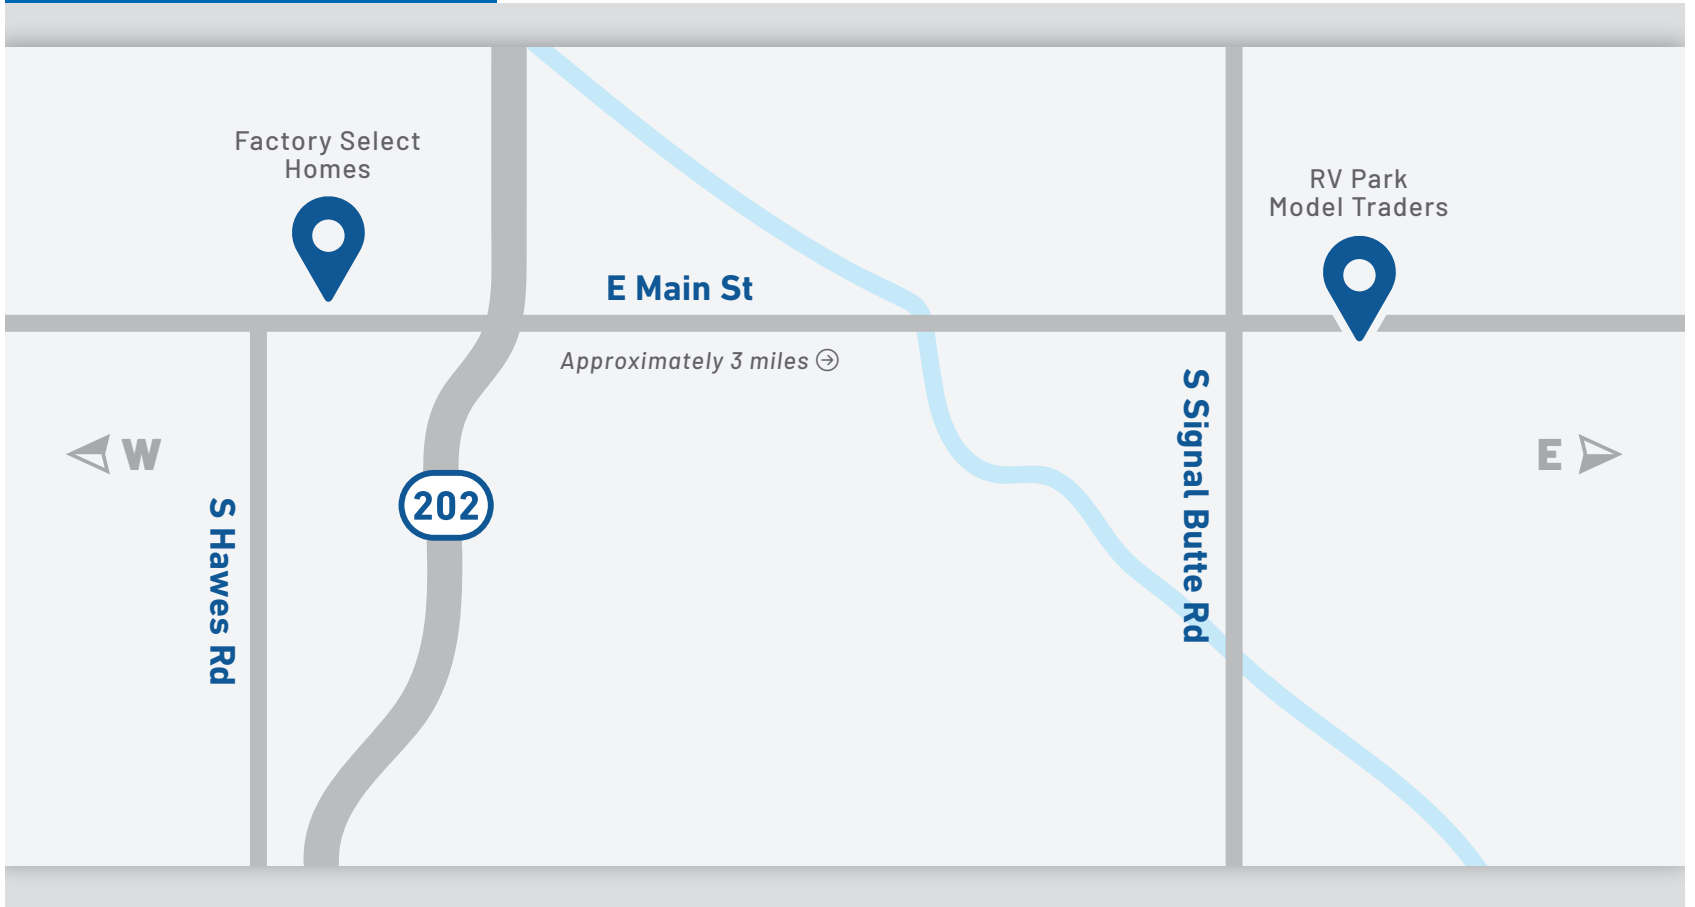

THANKS FOR VISITING!

8610 E Main St
Mesa, AZ 85207

ManufacturedHomesArizona.com

LOOKING FOR A PARK MODEL? YOU'RE IN LUCK!

Our RV Park Model Traders store has the largest selection of Park Models in the state and still with Factory Direct Pricing!

GET DIRECTIONS:

11111 E. Apache Trail
Apache Junction, AZ 85120

800.297.0775

Delivers to: AZ, CA, CO, ID, KS, MT, NE,
NV, NM, ND, OR, SD, UT, WA, and WY.

RVParkModelsDirect.com