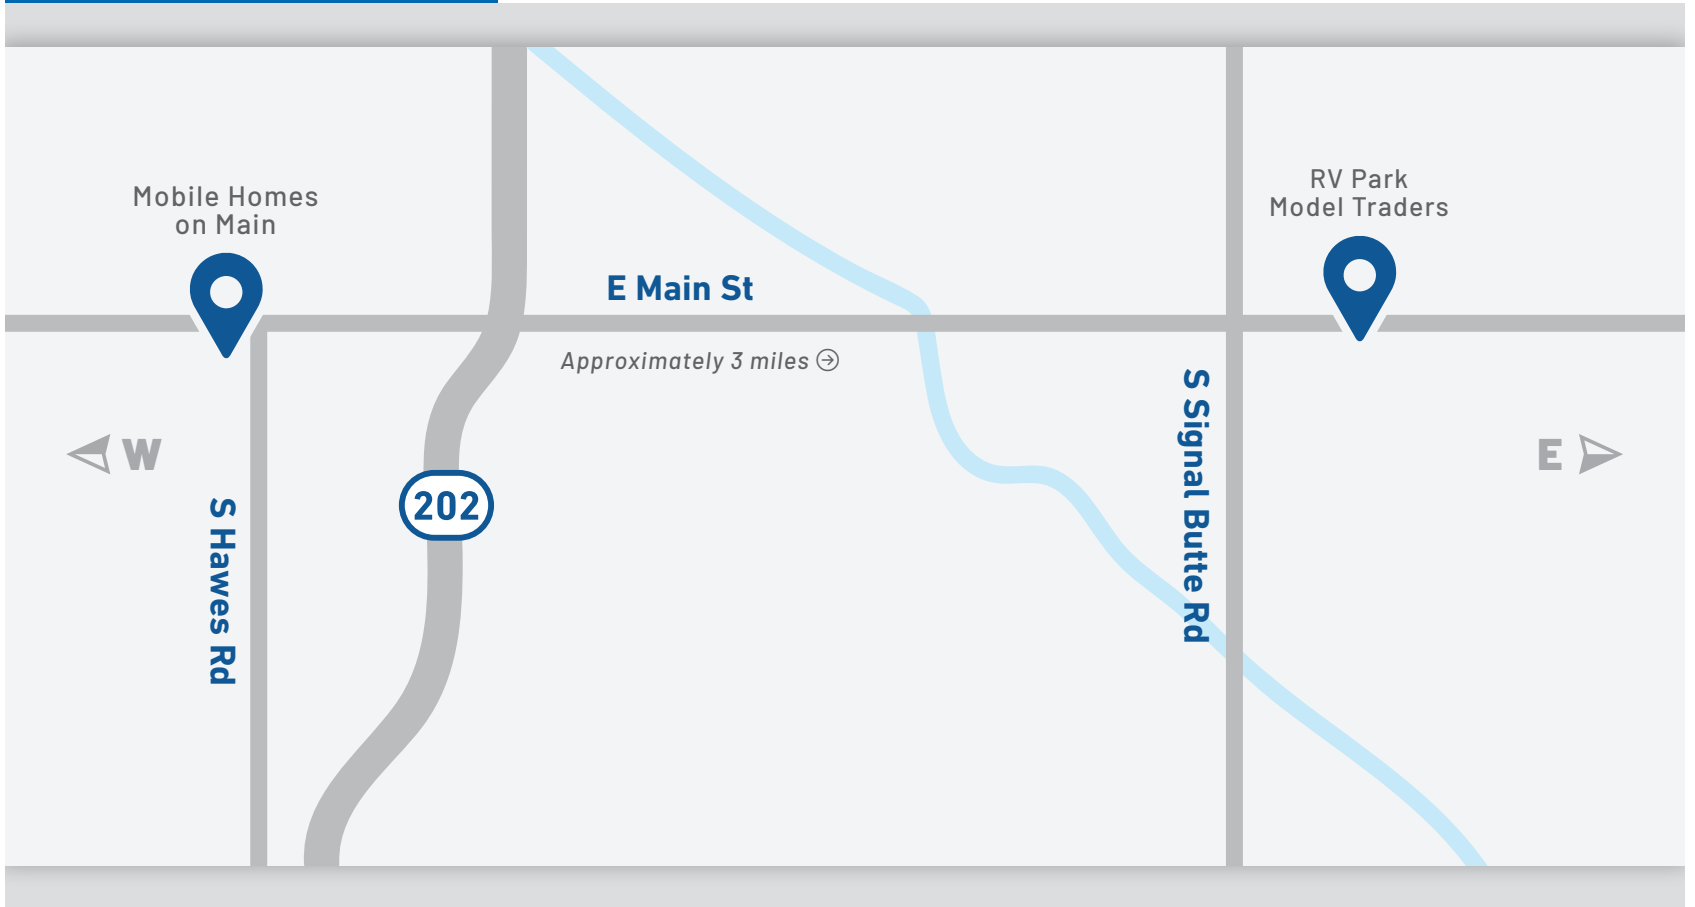

THANKS FOR VISITING!

8355 E Main St  
Mesa, AZ 85207

ValuePlusMobileHomes.com

# LOOKING FOR A PARK MODEL? YOU'RE IN LUCK!

Our RV Park Model Traders store has the largest selection of Park Models in the state and still with Factory Direct Pricing!

GET DIRECTIONS:

11111 E. Apache Trail  
Apache Junction, AZ 85120