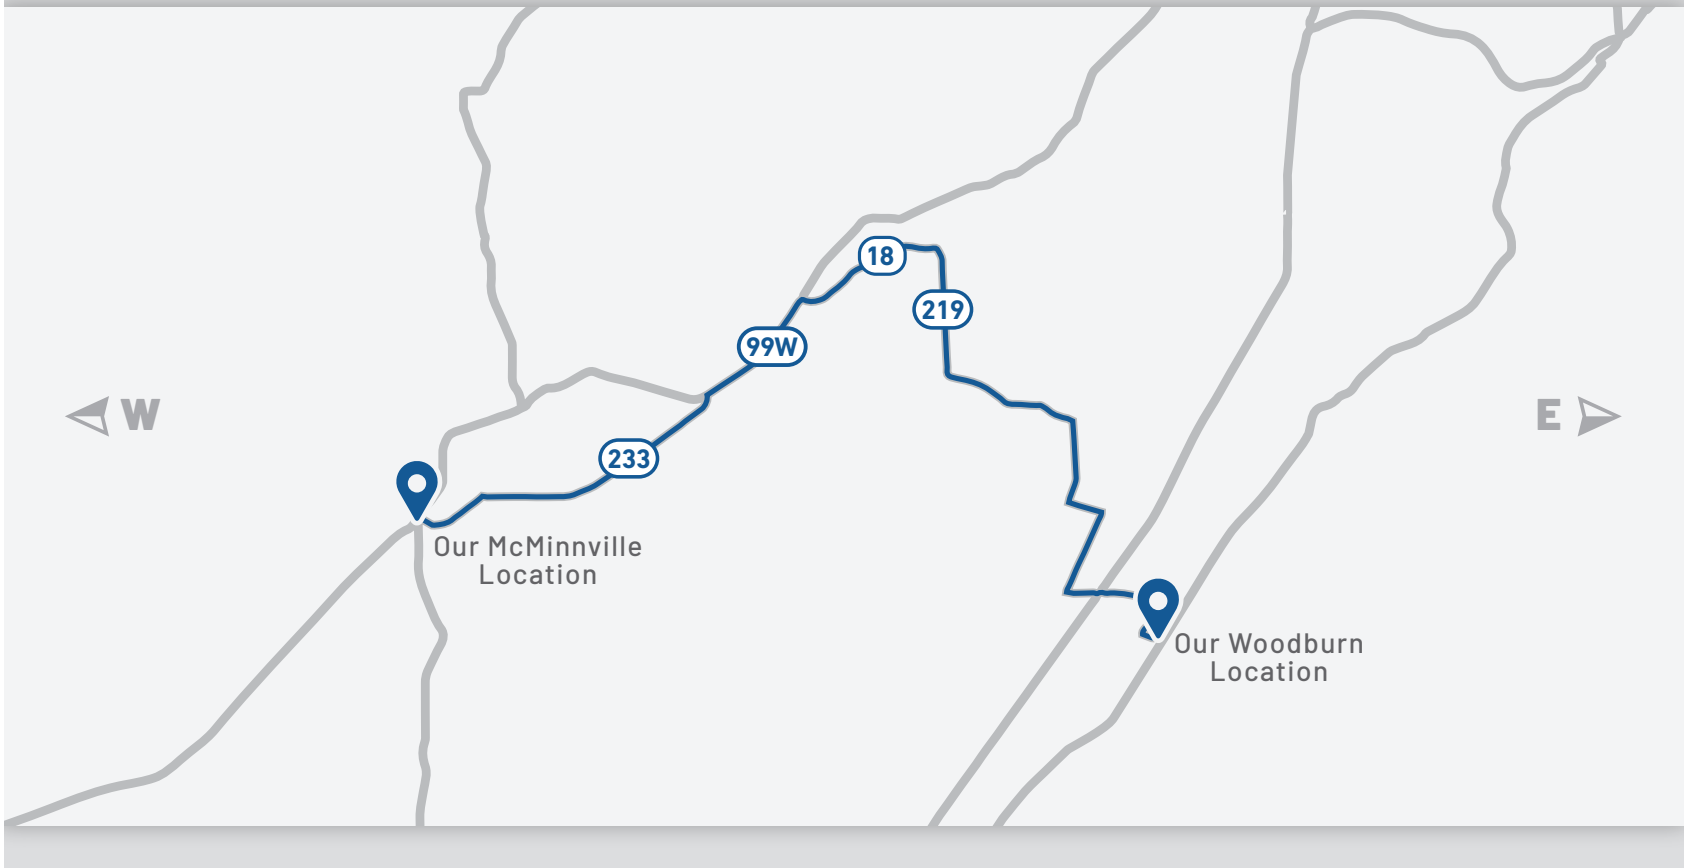

THANKS FOR VISITING!

CHAMPION®
HOMES CENTER

550 SE Booth Bend Rd.
McMinnville, OR, 97128

FactoryDirectOregon.com

LOOKING FOR A PARK MODEL? YOU'RE IN LUCK!

Our Park Model Direct store has the largest selection of Park Models in the state and still with Factory Direct Pricing!