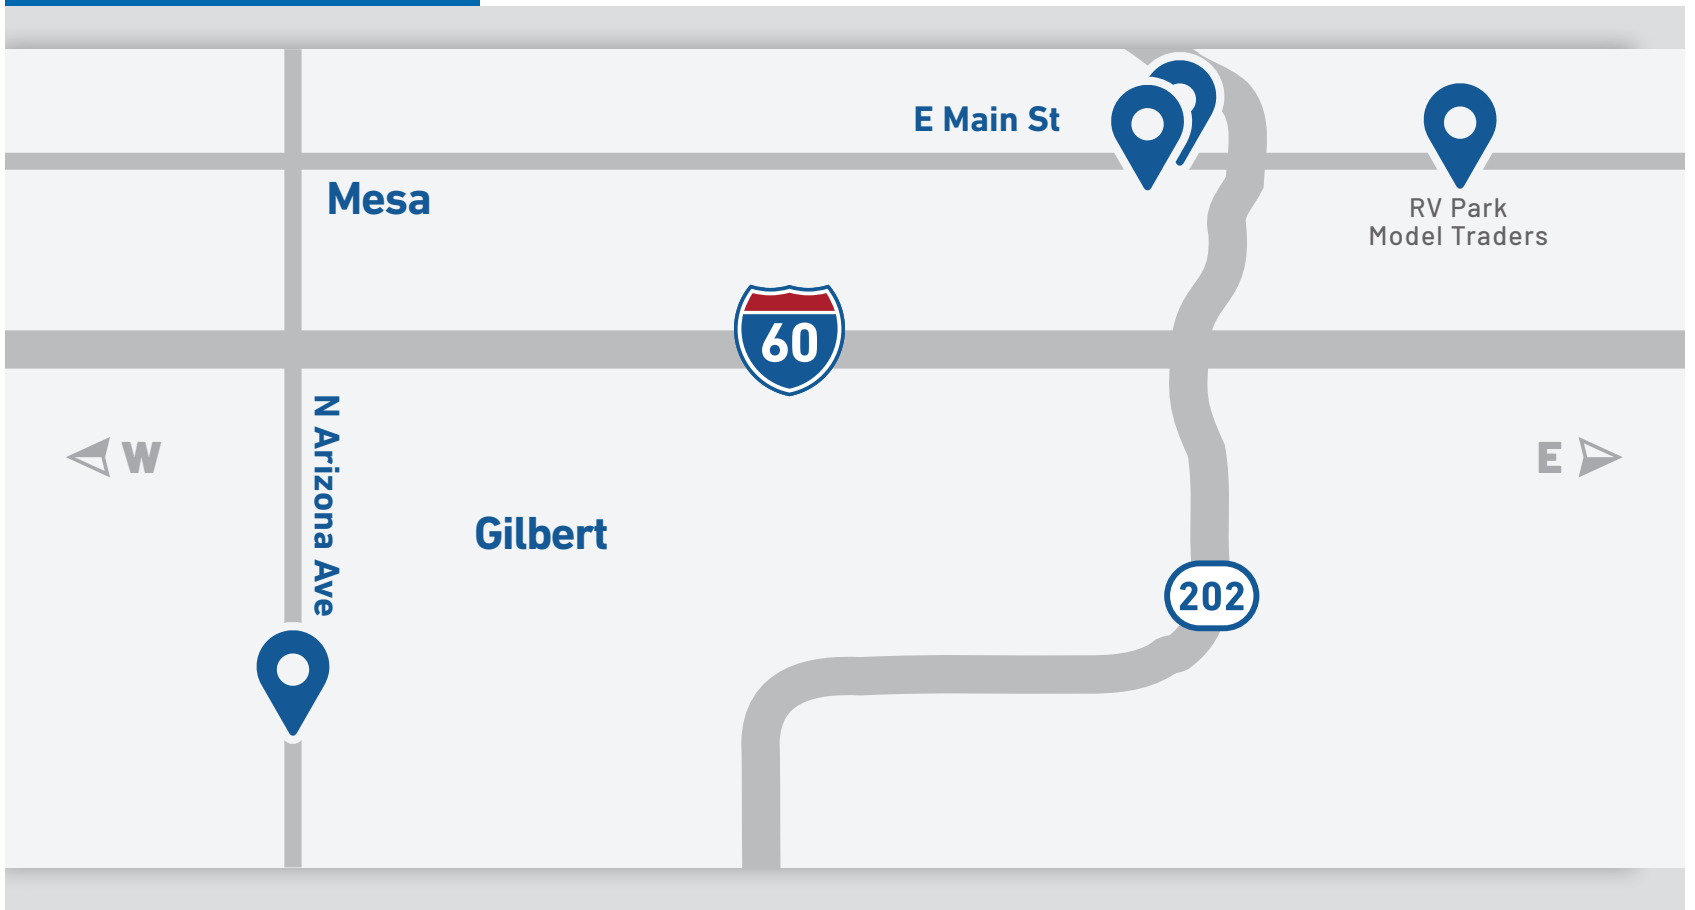

THANKS FOR VISITING!

1111 E Apache Trail
Apache Junction, AZ 85120

RVParkModelsDirect.com

LOOKING FOR A BIGGER HOME? YOU'RE IN LUCK!

Are you looking for a larger home? Good news!
We have three convenient locations in Mesa and
Chandler with beautiful Manufactured Homes on
display. All with Factory Direct Pricing!