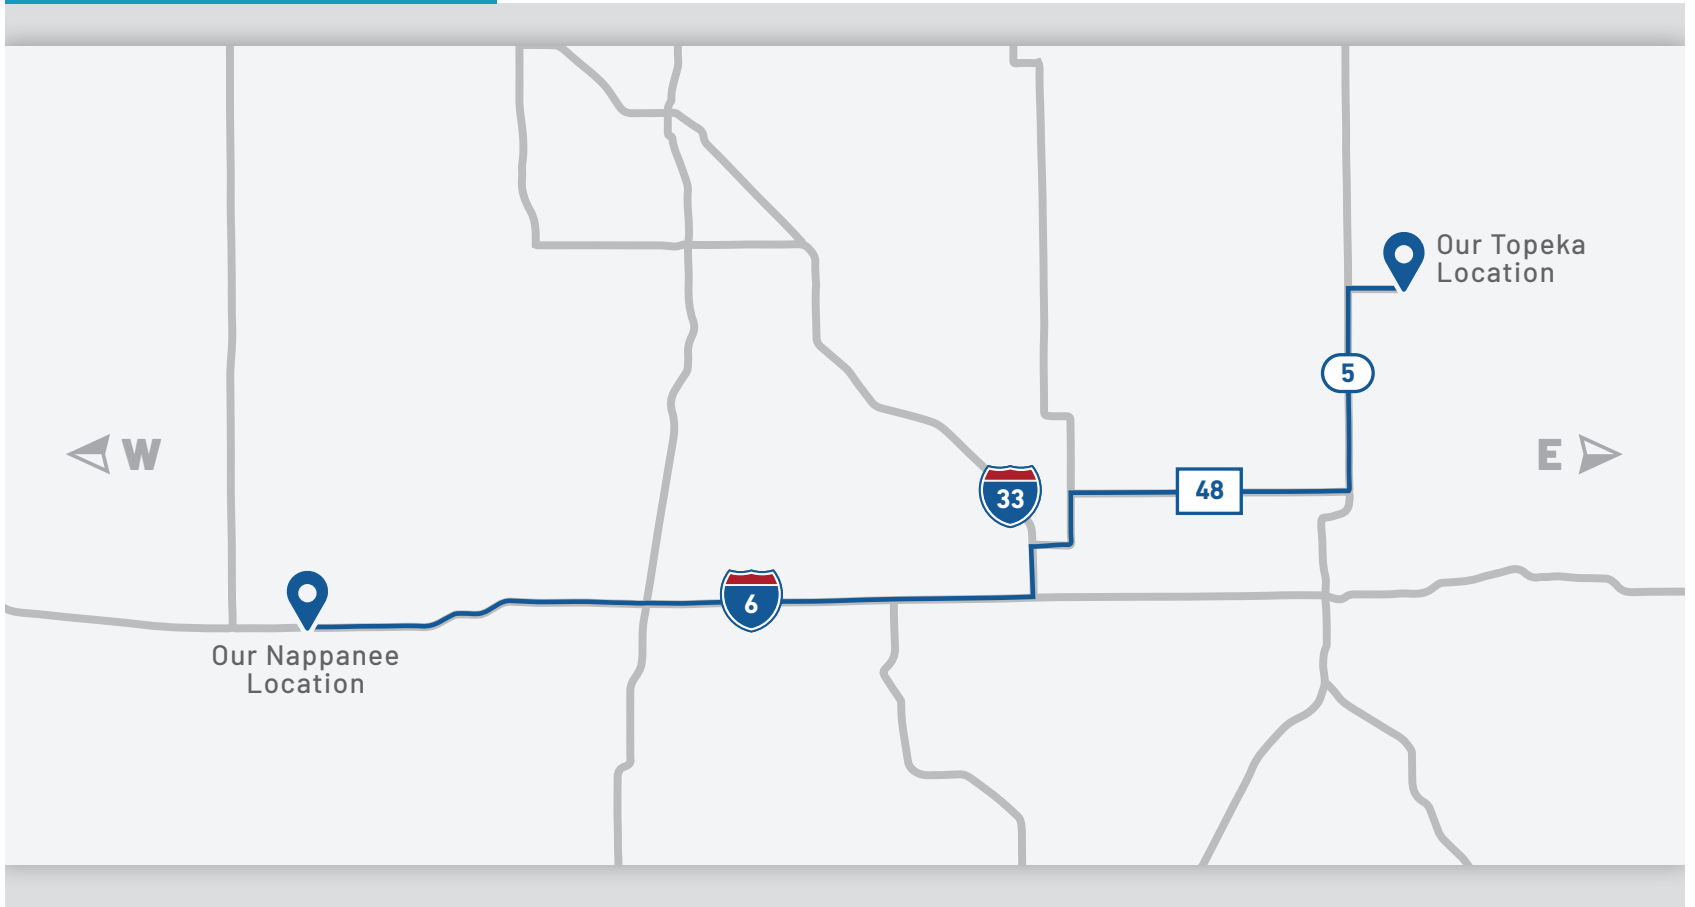

THANKS FOR VISITING!

CHAMPION[®]
HOMES CENTER

6855 West 700 South
Topeka, IN 46571

ManufacturedHomesFactory.com

LOOKING FOR A PARK MODEL? YOU'RE IN LUCK!

Our Park Model Direct store has the largest selection of Park Models in the state and still with Factory Direct Pricing!

GET DIRECTIONS:

Park Models
"Factory Direct Value" **DIRECT**

2225 E. Market St
Nappanee, Indiana 46550

800.691.2871

Delivers to: IN, MI, OH, IL,
WI, MN, KY, TN & NC

AffordableParkModels.com