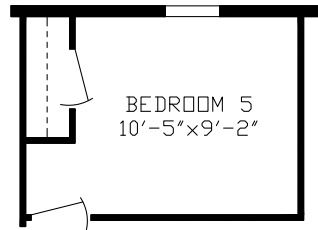

Atwood

Inspiration LE Series, Multi Section

1,620 SQ. FT. (Approximate) 4 Bedroom, 2 Bath

Last Updated: 6-1-22

RO2 Opt Bedroom 5

RO1 Opt Bath 1

RO3 Opt Family Room

FACTORY EXPO HOME CENTERS
2225 E. Market St.
Nappanee IN 46550