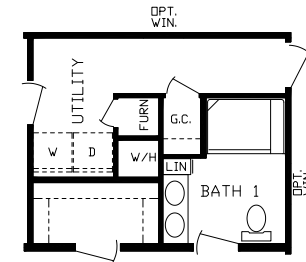

Atwood

Inspiration LE Series, Multi Section

1,620 SQ. FT. (Approximate) 4 Bedroom, 2 Bath

Last Updated: 6-1-22

RO2 Opt Bedroom 5

RO1 Opt Bath 1

RO3 Opt Family Room

FACTORY EXPO HOME CENTERS
2225 E. Market St.
Nappanee IN 46550