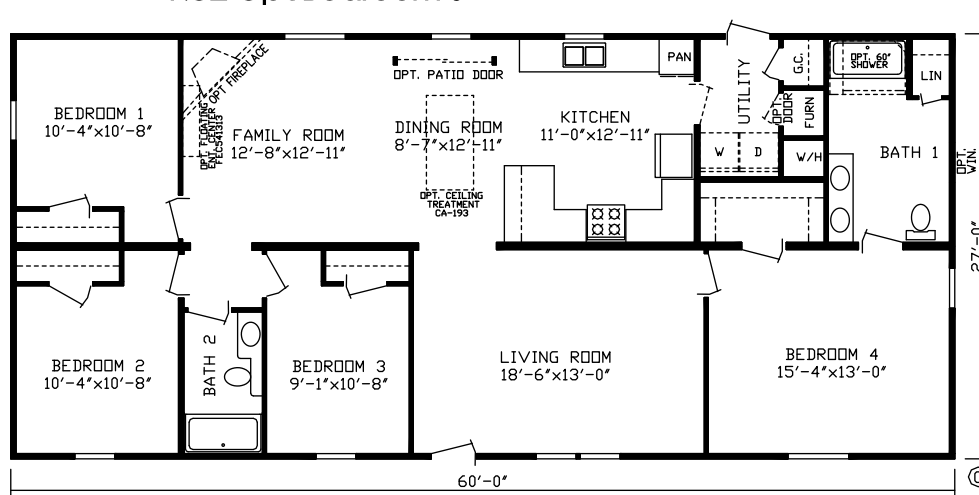

Atwood

Inspiration LE Series, Multi Section

1,620 SQ. FT. (Approximate) 4 Bedroom, 2 Bath

Last Updated: 6-1-22

RO2 Opt Bedroom 5

RO1 Opt Bath 1

RO3 Opt Family Room

FACTORY EXPO HOME CENTERS
2225 E. Market St.
Nappanee IN 46550