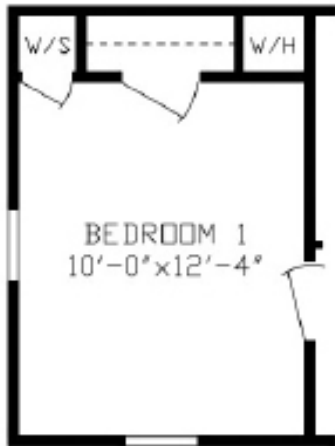

Bicknell

Fairmont LE Single Section Series

766 SQ. FT. (Approximate) 2 Bedroom, 1 Bath

Last Updated: 11-9-21

RO1 Opt W/S

FACTORY EXPO HOME CENTERS
 2225 E. Market St.
 Nappanee IN 46550

ExpoHomes.com | 1-800-918-2669