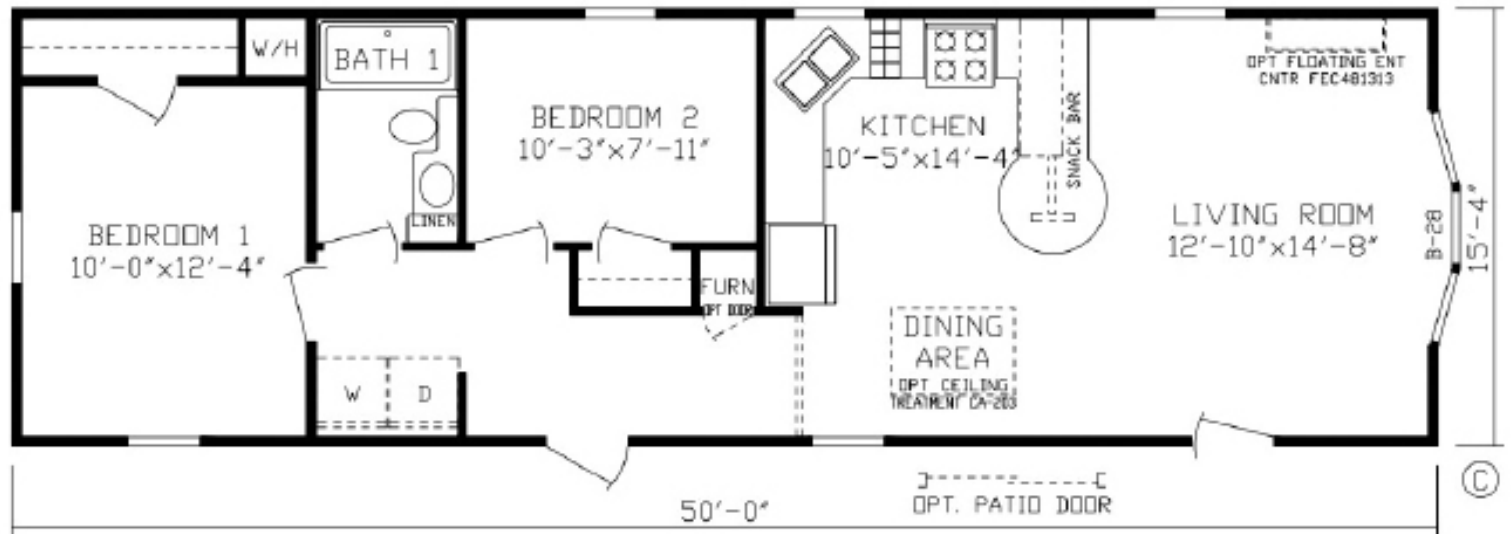

Bicknell

Fairmont LE Single Section Series

766 SQ. FT. (Approximate) 2 Bedroom, 1 Bath

Last Updated: 11-9-21

RO1 Opt W/S

FACTORY EXPO HOME CENTERS
 2225 E. Market St.
 Nappanee IN 46550

ExpoHomes.com | 1-800-918-2669