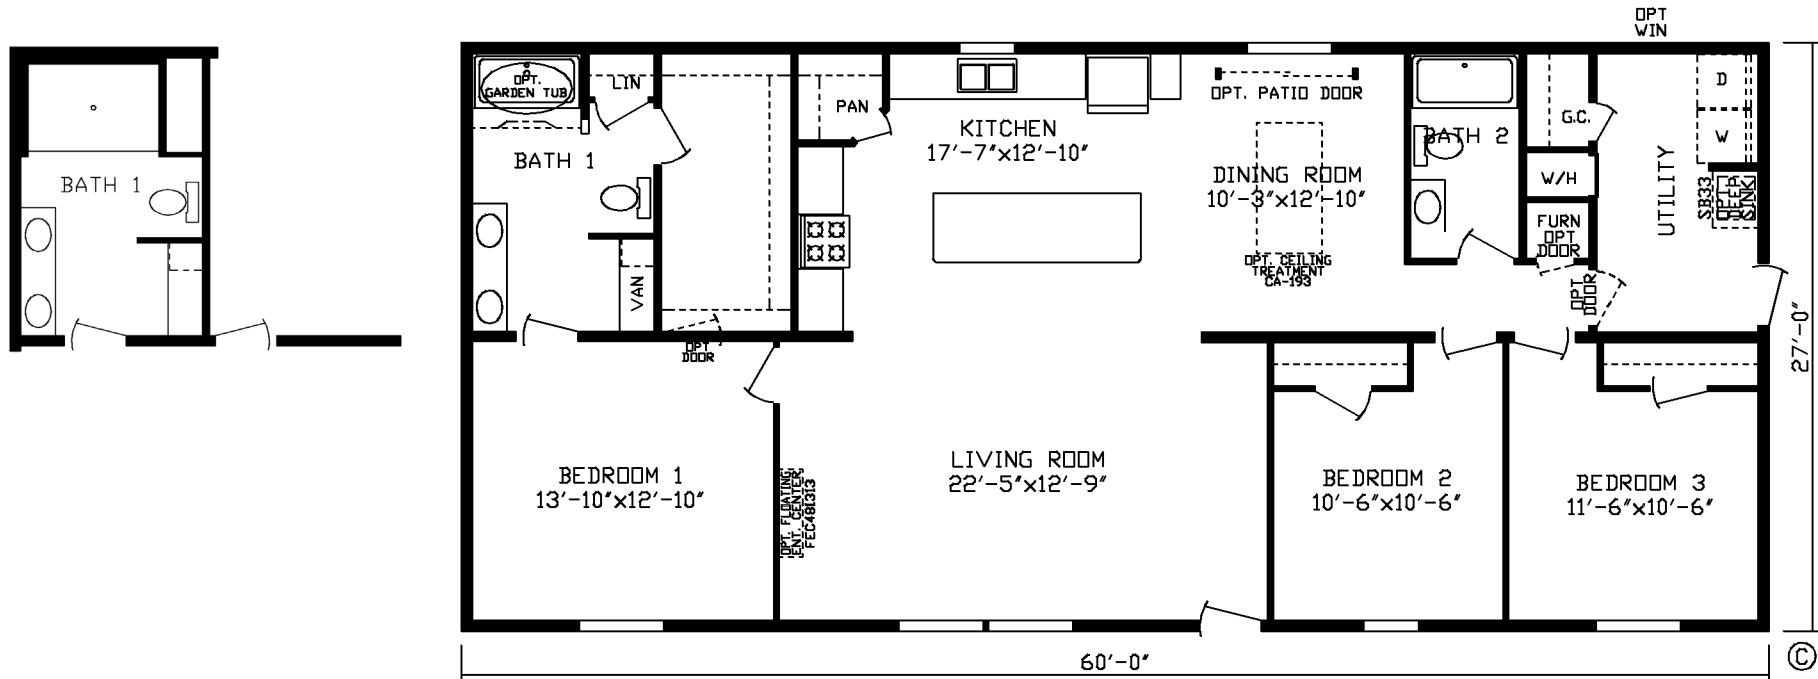

Bridgeview

Fairmont LE Multi-Section Series

1,620 SQ. FT. (Approximate) 3 Bedroom, 2 Bath

Last Updated: 5-9-24

FACTORY EXPO HOME CENTERS
 2225 E. Market St.
 Nappanee IN 46550

ExpoHomes.com | 1-800-918-2669