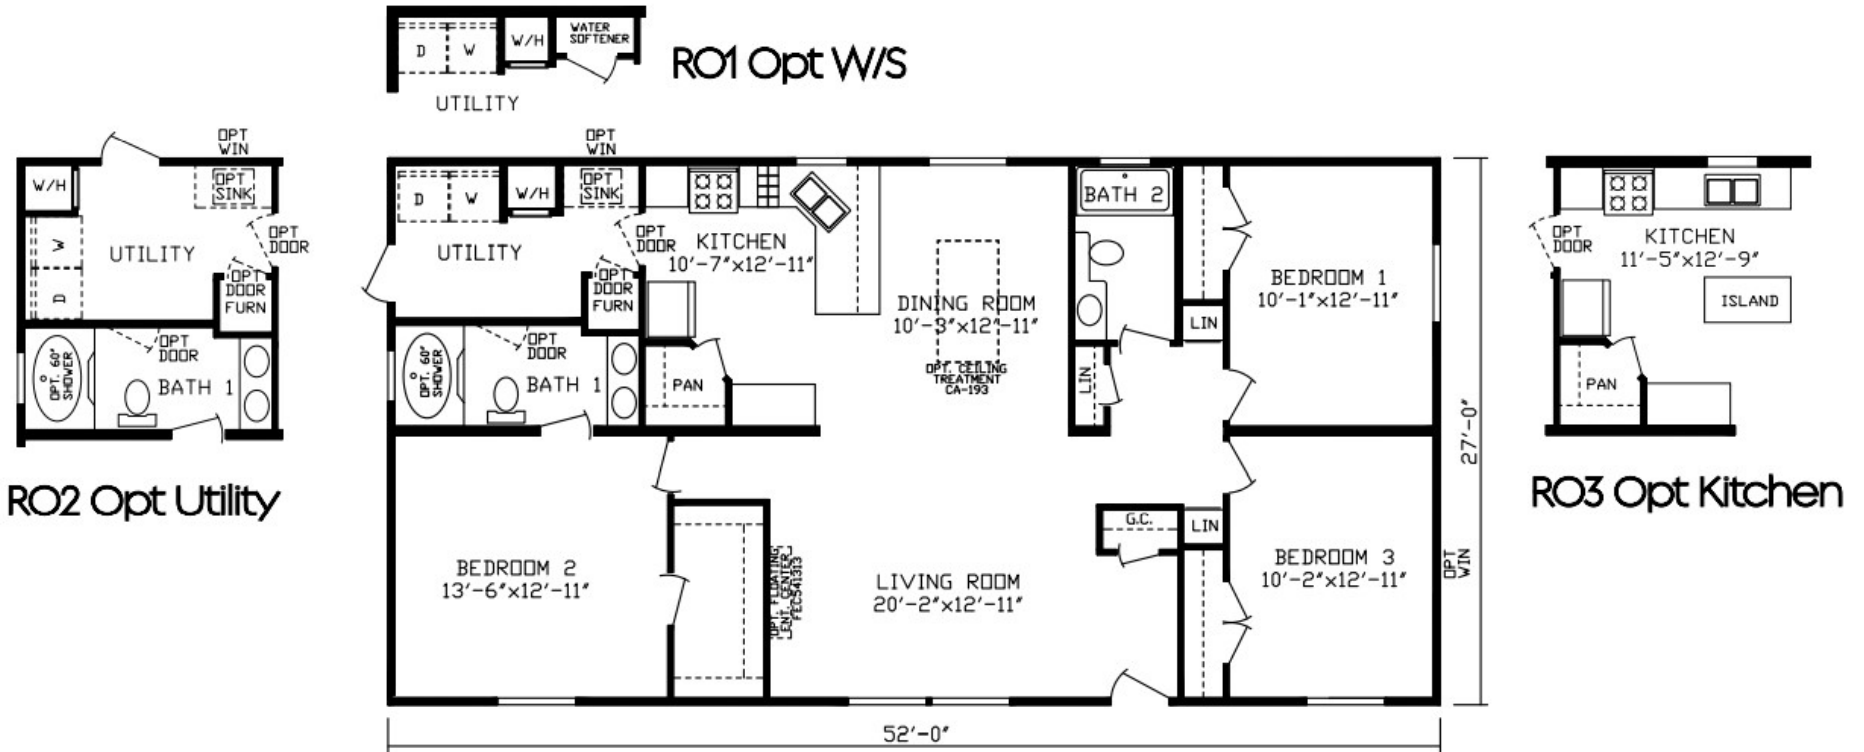

Brimfield

Inspiration LE Series, Multi Section

1,404 SQ. FT. (Approximate) 3 Bedroom, 2 Bath

Last Updated: 11-16-21

FACTORY EXPO HOME CENTERS
 2225 E. Market St.
 Nappanee IN 46550

ExpoHomes.com | 1-800-918-2669