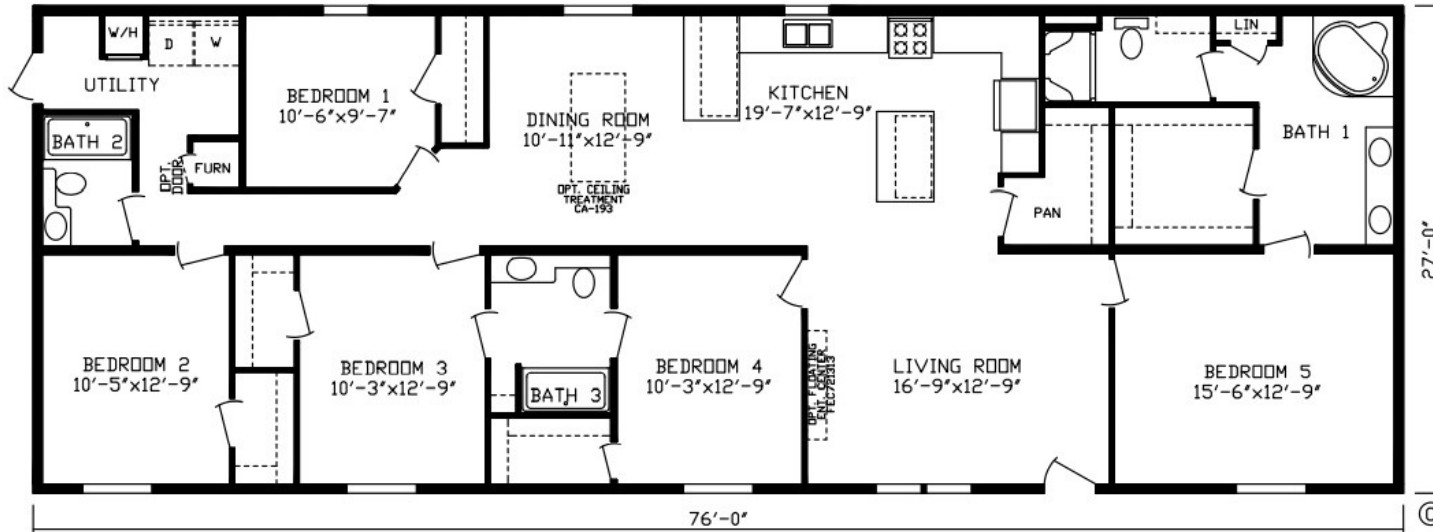

DeMotte

Inspiration LE Series, Multi Section

2,052 SQ. FT. (Approximate) 5 Bedroom, 3 Bath

Last Updated: 5-31-22

RO1 Opt 4-Bedroom

FACTORY EXPO HOME CENTERS
 2225 E. Market St.
 Nappanee IN 46550

ExpoHomes.com | 1-800-918-2669