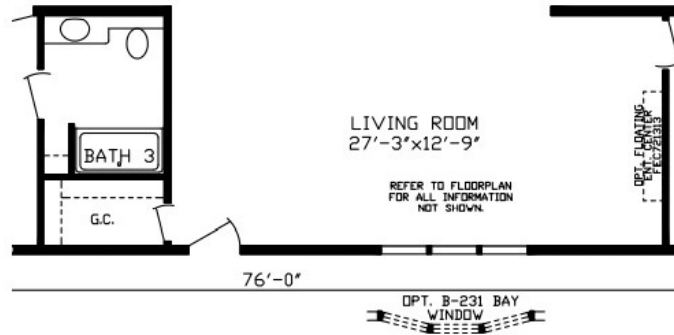

DeMotte

Inspiration LE Series, Multi Section

2,052 SQ. FT. (Approximate) 5 Bedroom, 3 Bath

Last Updated: 5-31-22

RO1 Opt 4-Bedroom

FACTORY EXPO HOME CENTERS
 2225 E. Market St.
 Nappanee IN 46550

ExpoHomes.com | 1-800-918-2669