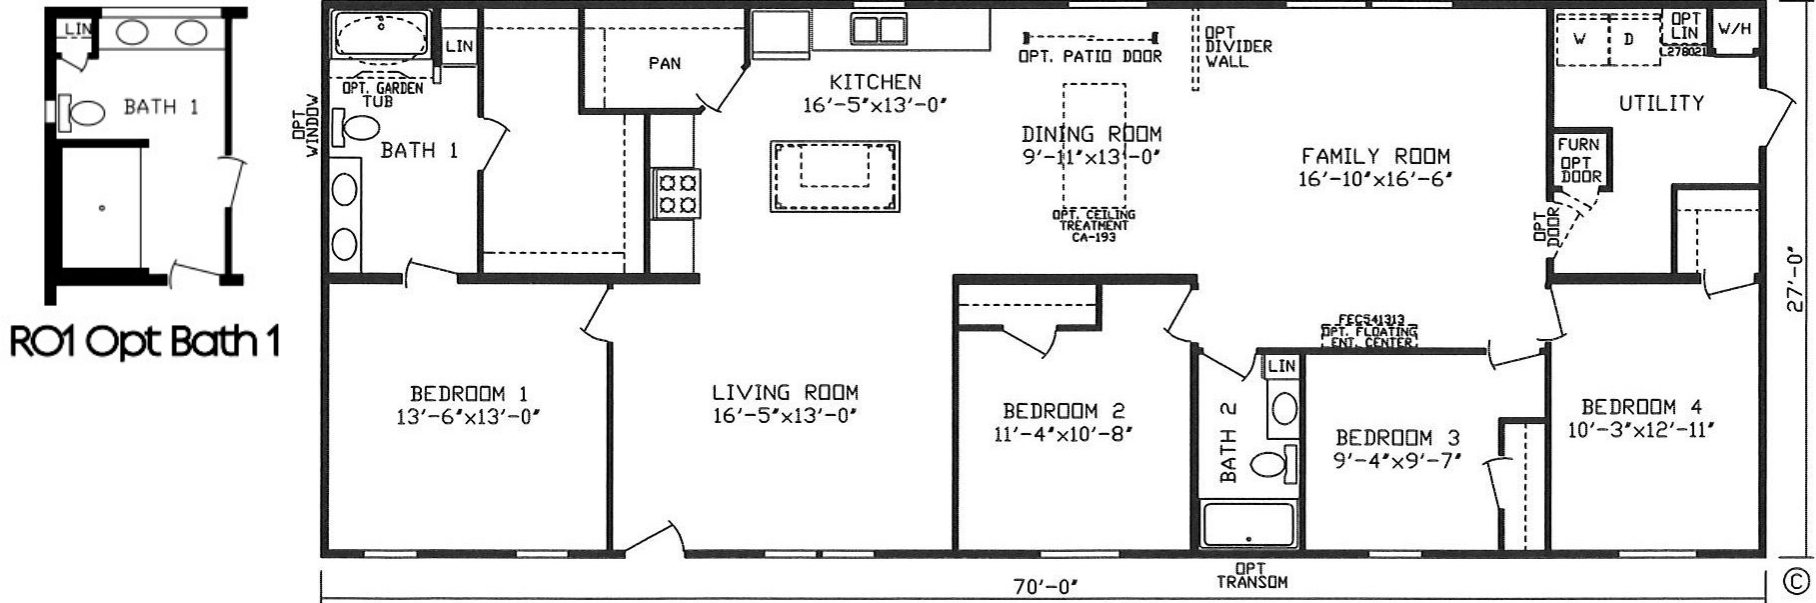

Glen Ellyn

Fairmont LE Multi-Section Series

1,890 SQ. FT. (Approximate) 4 Bedroom, 2 Bath

Last Updated: 3-27-24

FACTORY EXPO HOME CENTERS
 2225 E. Market St.
 Nappanee IN 46550

ExpoHomes.com | 1-800-918-2669