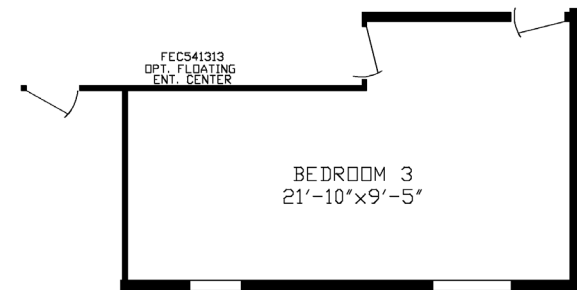

Glen Ellyn

Fairmont LE Multi-Section Series

1,890 SQ. FT. (Approximate) 4 Bedroom, 2 Bath

Last Updated: 3-27-24

FACTORY EXPO HOME CENTERS
 2225 E. Market St.
 Nappanee IN 46550

ExpoHomes.com | 1-800-918-2669