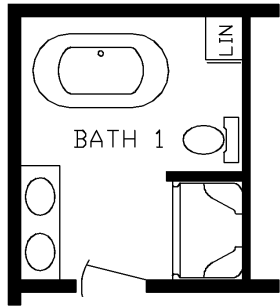

Hadley

Fairmont LE Multi-Section Series

1,218 SQ. FT. (Approximate) 3 Bedroom, 2 Bath

Last Updated: 3-27-24

RO-1 OPT BATH 1

FACTORY EXPO HOME CENTERS
 2225 E. Market St.
 Nappanee IN 46550

ExpoHomes.com | 1-800-918-2669