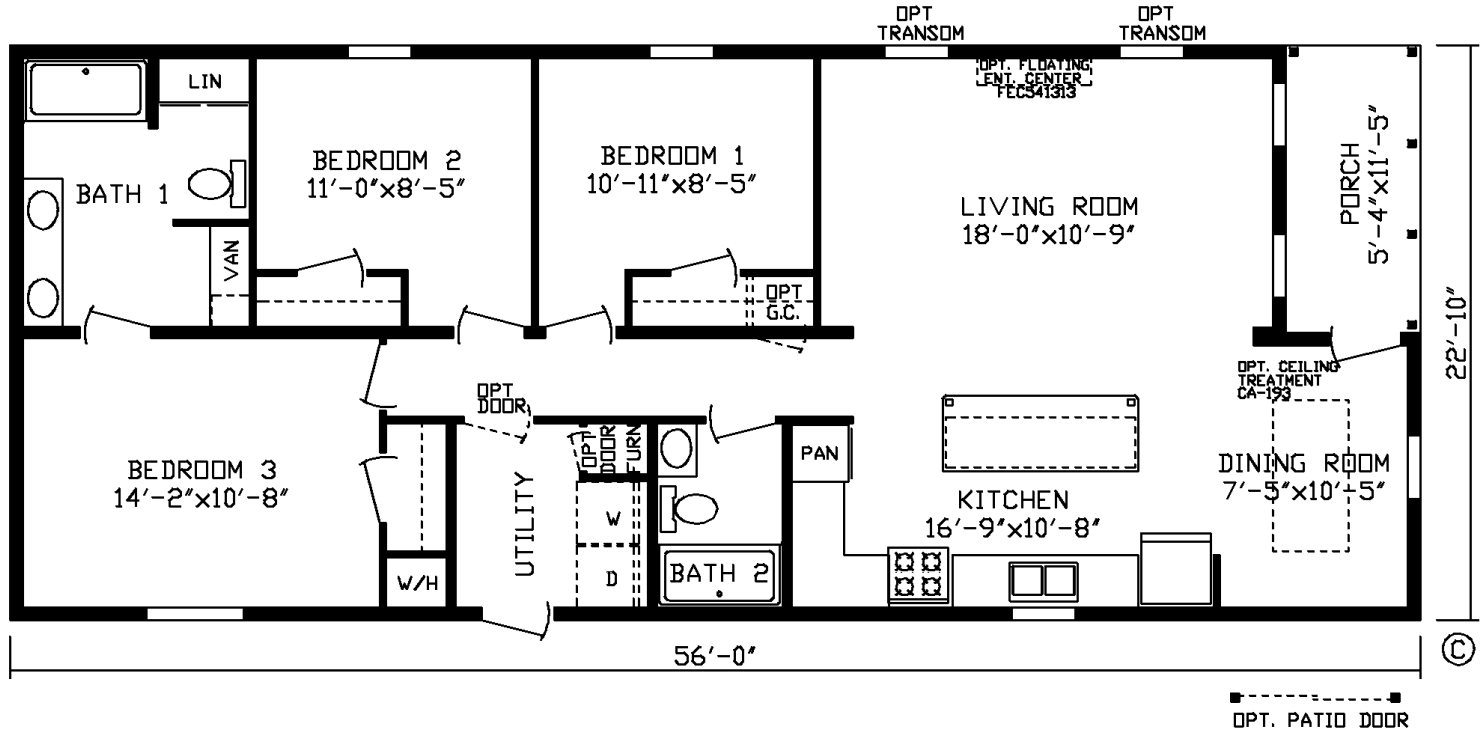

Hadley

Fairmont LE Multi-Section Series

1,218 SQ. FT. (Approximate) 3 Bedroom, 2 Bath

Last Updated: 3-27-24

RO-1 OPT BATH 1

FACTORY EXPO HOME CENTERS
 2225 E. Market St.
 Nappanee IN 46550

ExpoHomes.com | 1-800-918-2669