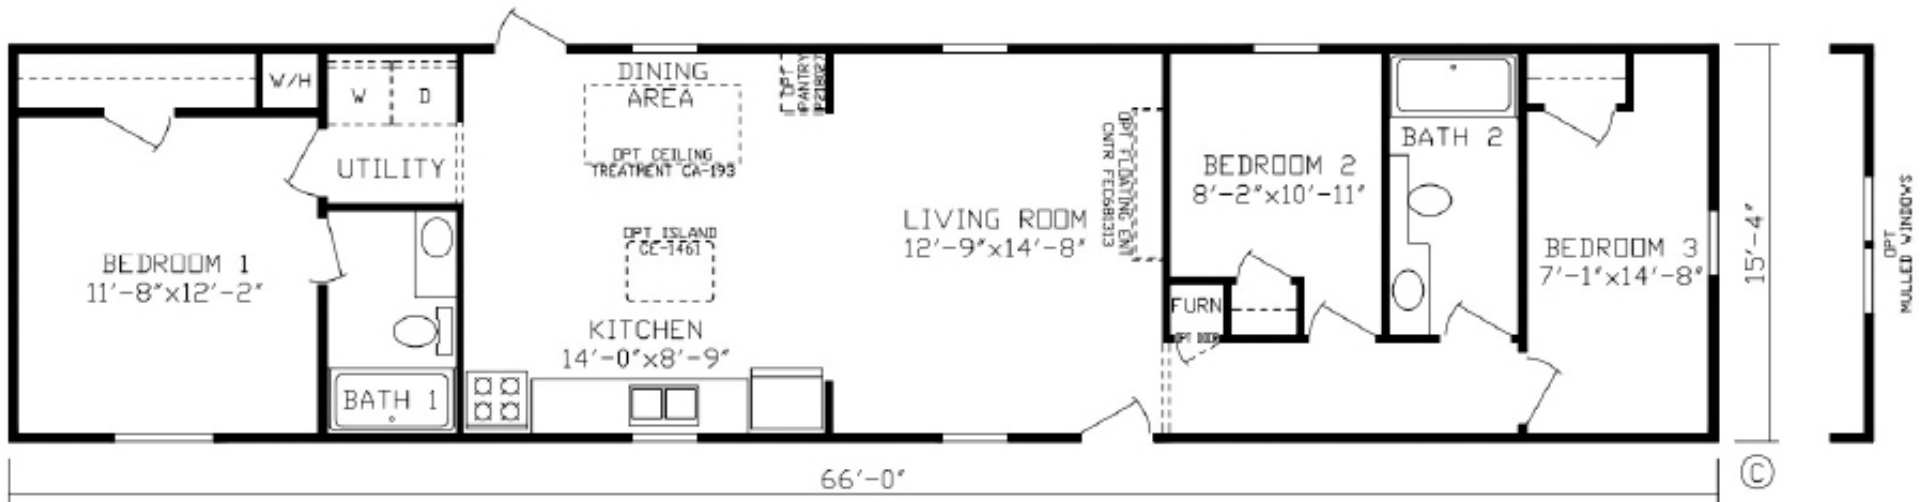

# Hazel

Fairmont LE Single Section Series

1,012 SQ. FT. (Approximate) 3 Bedroom, 2 Bath

Last Updated: 11-9-21

**FACTORY EXPO HOME CENTERS**  
2225 E. Market St.  
Nappanee IN 46550

**ExpoHomes.com | 1-800-918-2669**