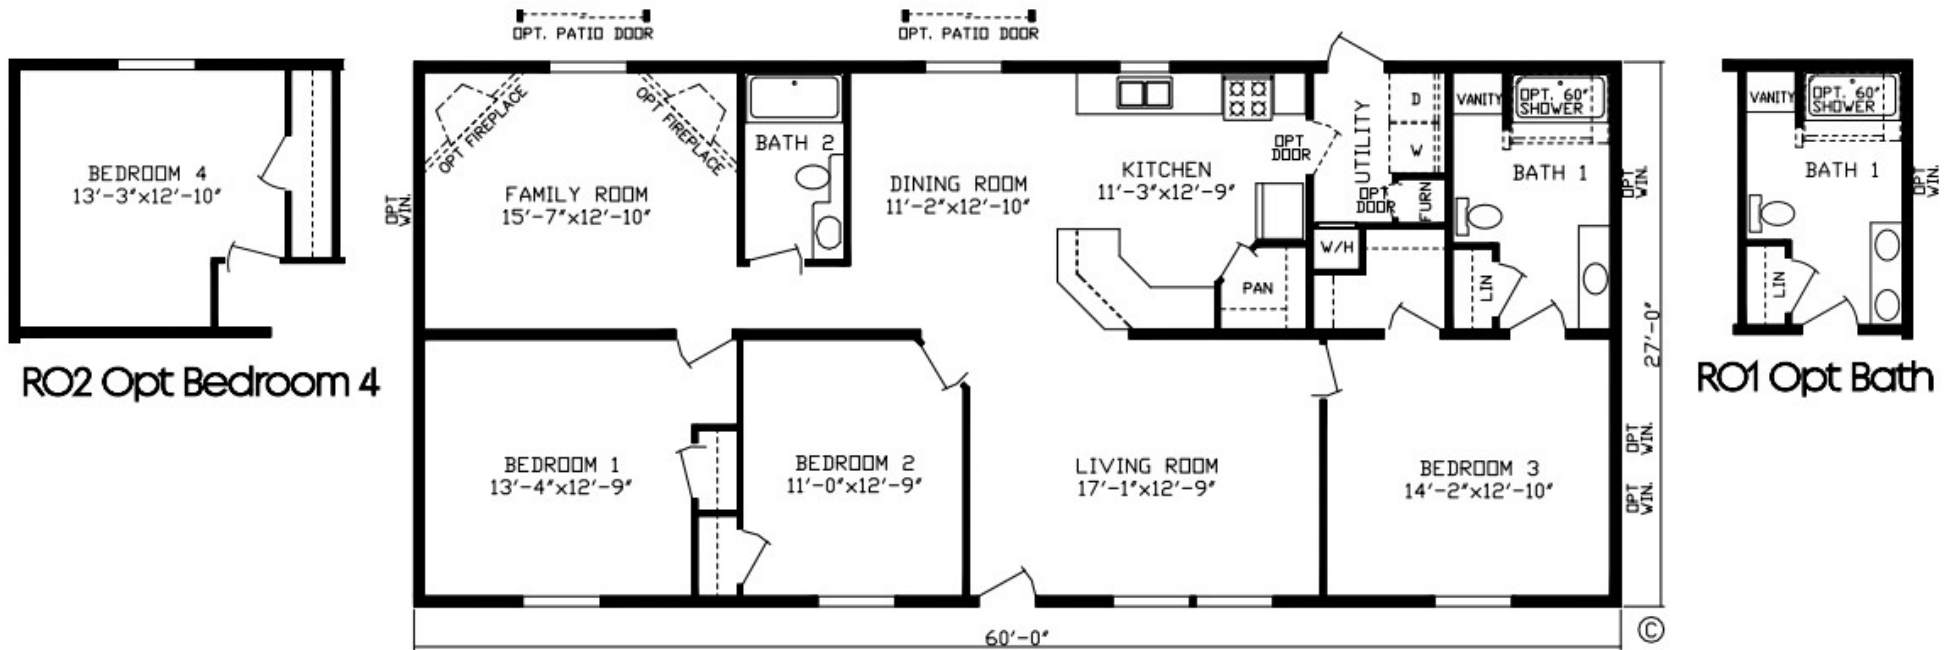

Ladoga

Velocity Series

1,620 SQ. FT. (Approximate) 3 Bedroom, 2 Bath

Last Updated: 12-8-21

FACTORY EXPO HOME CENTERS
 2225 E. Market St.
 Nappanee IN 46550

ExpoHomes.com | 1-800-918-2669

IMPORTANT: Alta Cima Corp reserves the right to modify, cancel or substitute products or features of this event at any time without prior notice or obligation. Pictures and other promotional materials are representative and may depict or contain floor plans, square footages, elevations, options, upgrades, extra design features, decorations, floor coverings, specialty light fixtures, custom paint and wall coverings, window treatments, landscaping, sound and alarm systems, furnishings, appliances, and other designer/decorator features and amenities that are not included as part of the home and/or may not be available at all locations. Home, pricing and community information is subject to change, and homes to prior sale, at any time without notice or obligation. ©2020 Alta Cima Corp. All rights reserved.