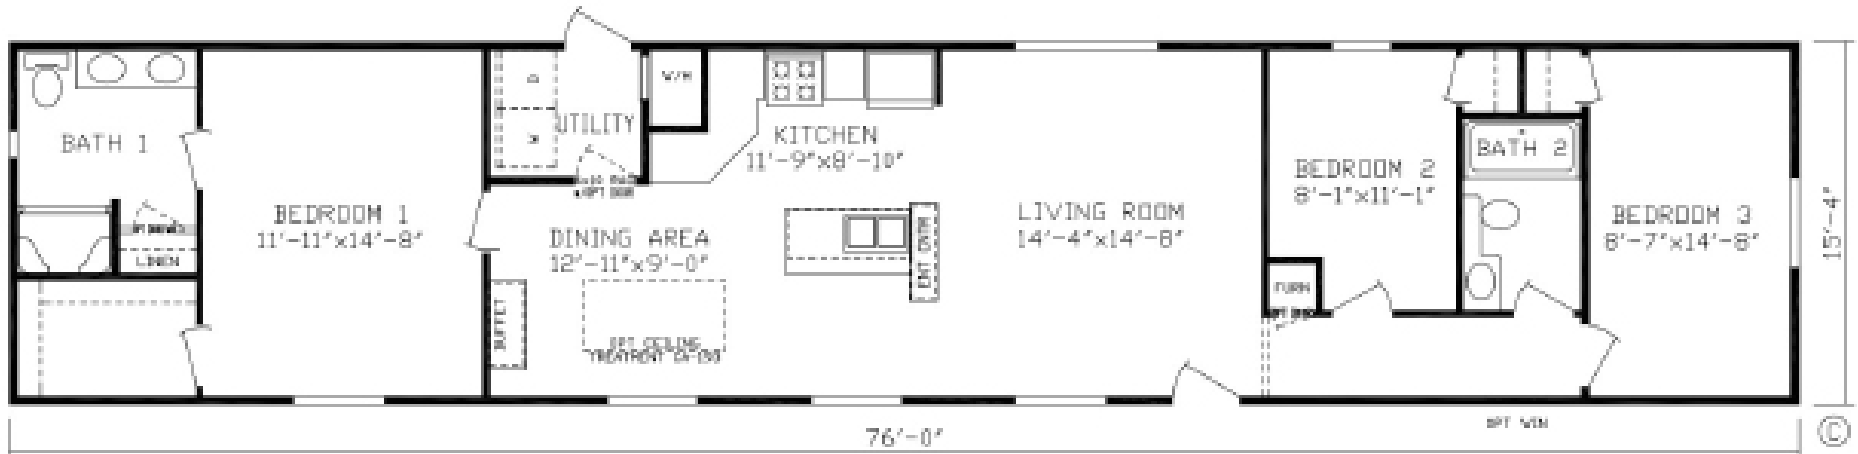

# Laketon

Fairmont LE Single Section Series

1,165 SQ. FT. (Approximate) 3 Bedroom, 2 Bath

Last Updated: 11-9-21

RO2 Opt Bath 1

RO3 Opt Bath 1

RO1 Opt Bedroom 2

**FACTORY EXPO HOME CENTERS**  
2225 E. Market St.  
Nappanee IN 46550