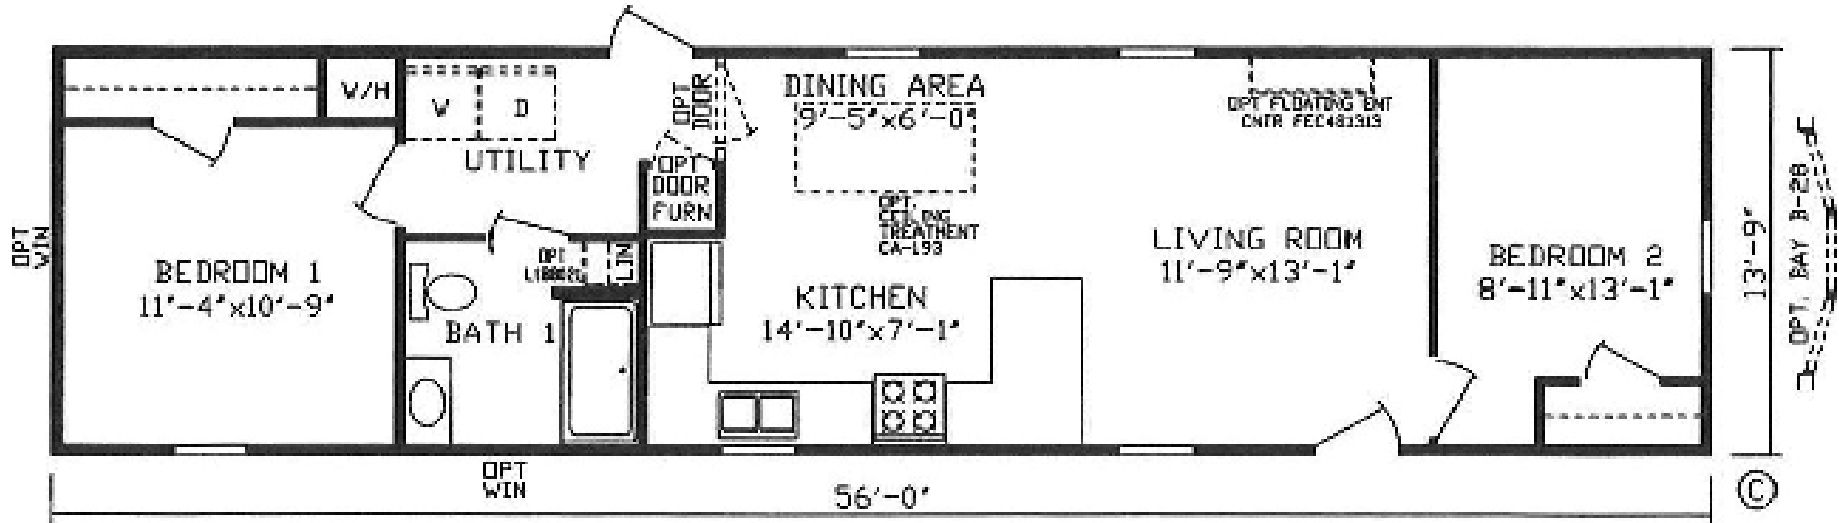

Limedale

Fairmont LE Single Section Series

770 SQ. FT. (Approximate) 2 Bedroom, 1 Bath

Last Updated: 1-10-24

FACTORY EXPO HOME CENTERS
 2225 E. Market St.
 Nappanee IN 46550

ExpoHomes.com | 1-800-918-2669

IMPORTANT: Alta Cima Corp reserves the right to modify, cancel or substitute products or features of this event at any time without prior notice or obligation. Pictures and other promotional materials are representative and may depict or contain floor plans, square footages, elevations, options, upgrades, extra design features, decorations, floor coverings, specialty light fixtures, custom paint and wall coverings, window treatments, landscaping, sound and alarm systems, furnishings, appliances, and other designer/decorator features and amenities that are not included as part of the home and/or may not be available at all locations. Home, pricing and community information is subject to change, and homes to prior sale, at any time without notice or obligation. ©2020 Alta Cima Corp. All rights reserved.