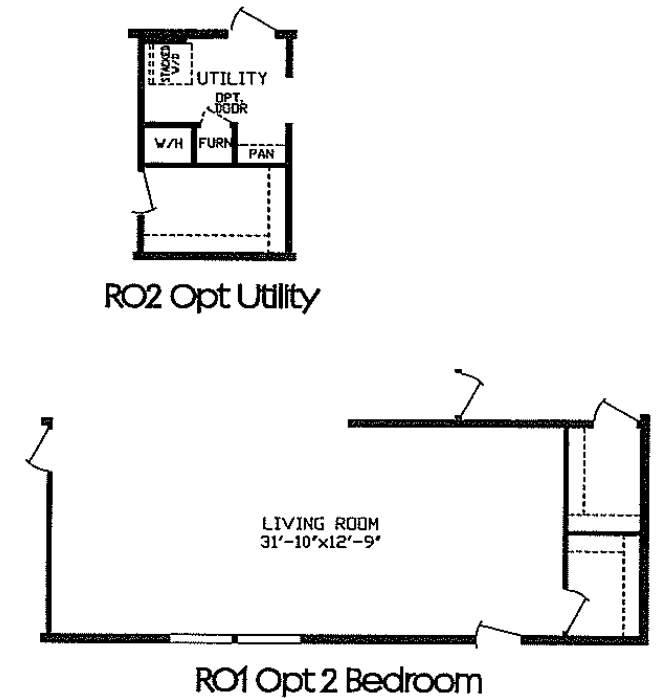

Manilla

Velocity Series

1,404 SQ. FT. (Approximate) 3 Bedroom, 2 Bath

Last Updated: 12-19-22

FACTORY EXPO HOME CENTERS
2225 E. Market St.
Nappanee IN 46550

ExpoHomes.com | 1-800-918-2669

IMPORTANT: Alta Cima Corp reserves the right to modify, cancel or substitute products or features of this event at any time without prior notice or obligation. Pictures and other promotional materials are representative and may depict or contain floor plans, square footages, elevations, options, upgrades, extra design features, decorations, floor coverings, specialty light fixtures, custom paint and wall coverings, window treatments, landscaping, sound and alarm systems, furnishings, appliances, and other designer/decorator features and amenities that are not included as part of the home and/or may not be available at all locations. Home, pricing and community information is subject to change, and homes to prior sale, at any time without notice or obligation. ©2020 Alta Cima Corp. All rights reserved.