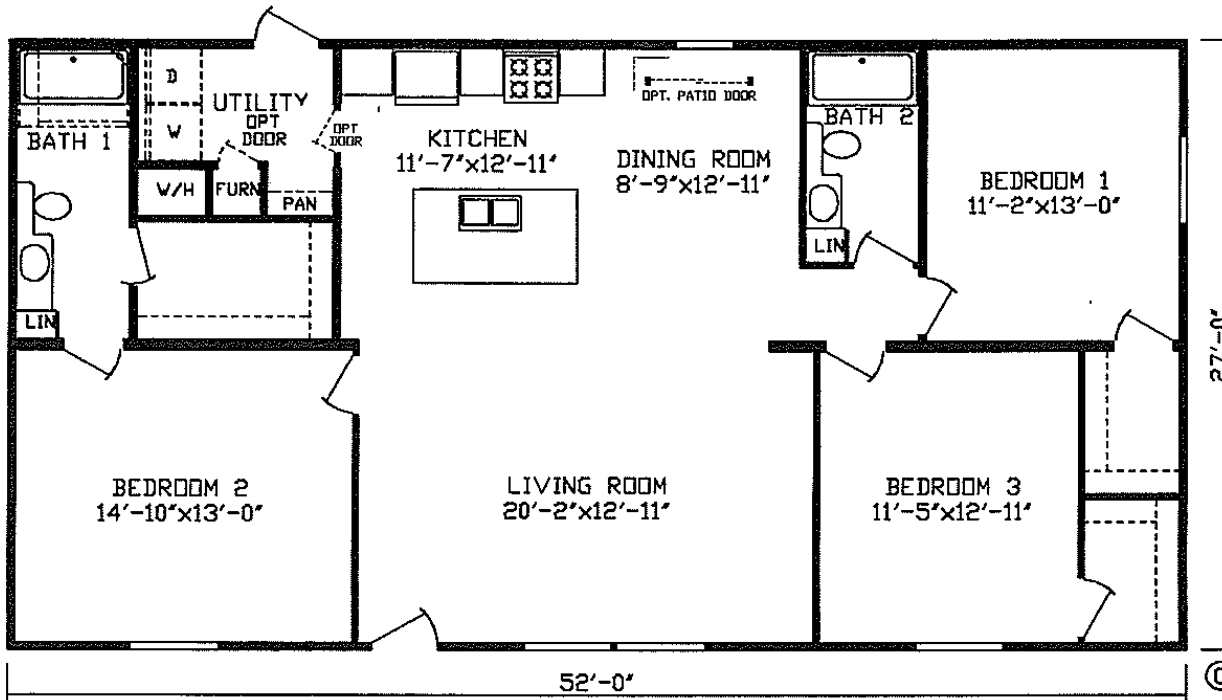

Manilla

Velocity Series

1,404 SQ. FT. (Approximate) 3 Bedroom, 2 Bath

Last Updated: 12-19-22

FACTORY EXPO HOME CENTERS
2225 E. Market St.
Nappanee IN 46550

ExpoHomes.com | 1-800-918-2669

IMPORTANT: Alta Cima Corp reserves the right to modify, cancel or substitute products or features of this event at any time without prior notice or obligation. Pictures and other promotional materials are representative and may depict or contain floor plans, square footages, elevations, options, upgrades, extra design features, decorations, floor coverings, specialty light fixtures, custom paint and wall coverings, window treatments, landscaping, sound and alarm systems, furnishings, appliances, and other designer/decorator features and amenities that are not included as part of the home and/or may not be available at all locations. Home, pricing and community information is subject to change, and homes to prior sale, at any time without notice or obligation. ©2020 Alta Cima Corp. All rights reserved.