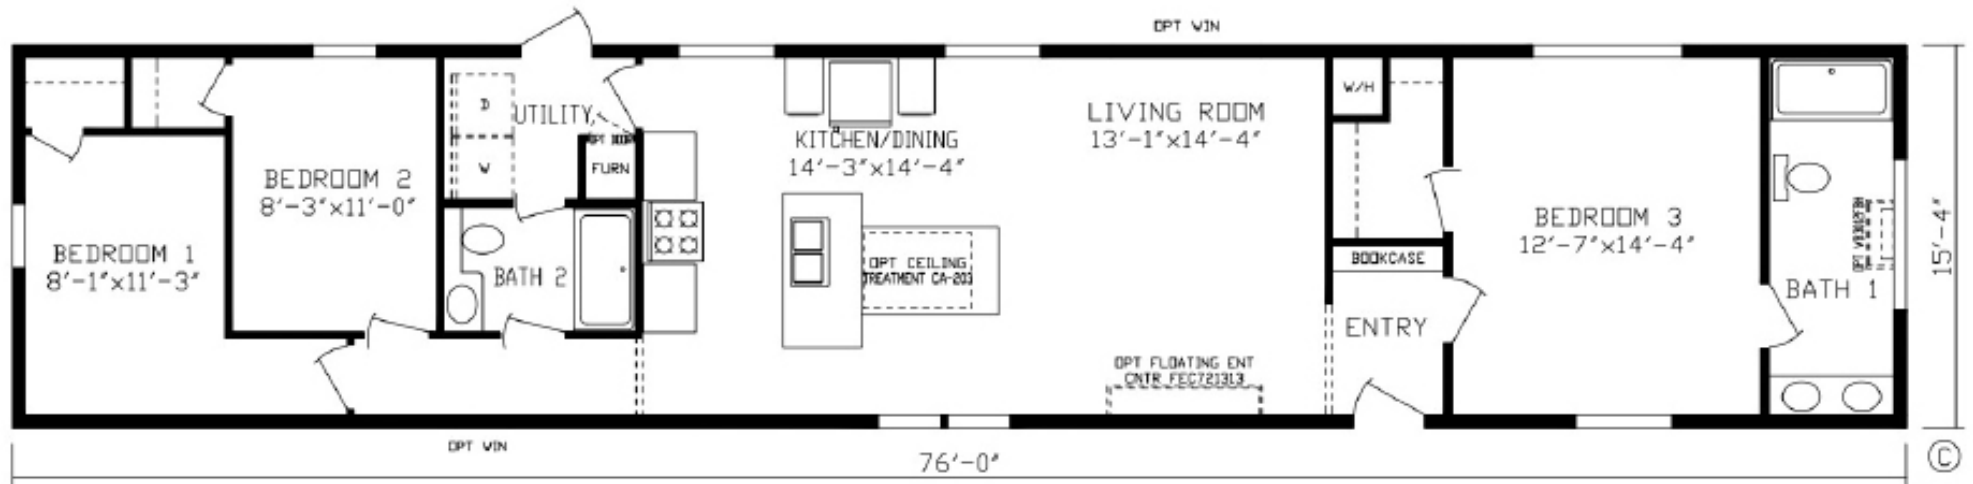

# Marshfield

Fairmont LE Single Section Series

1,165 SQ. FT. (Approximate) 3 Bedroom, 2 Bath

Last Updated: 11-9-21

**FACTORY EXPO HOME CENTERS**  
 2225 E. Market St.  
 Nappanee IN 46550

**ExpoHomes.com | 1-800-918-2669**