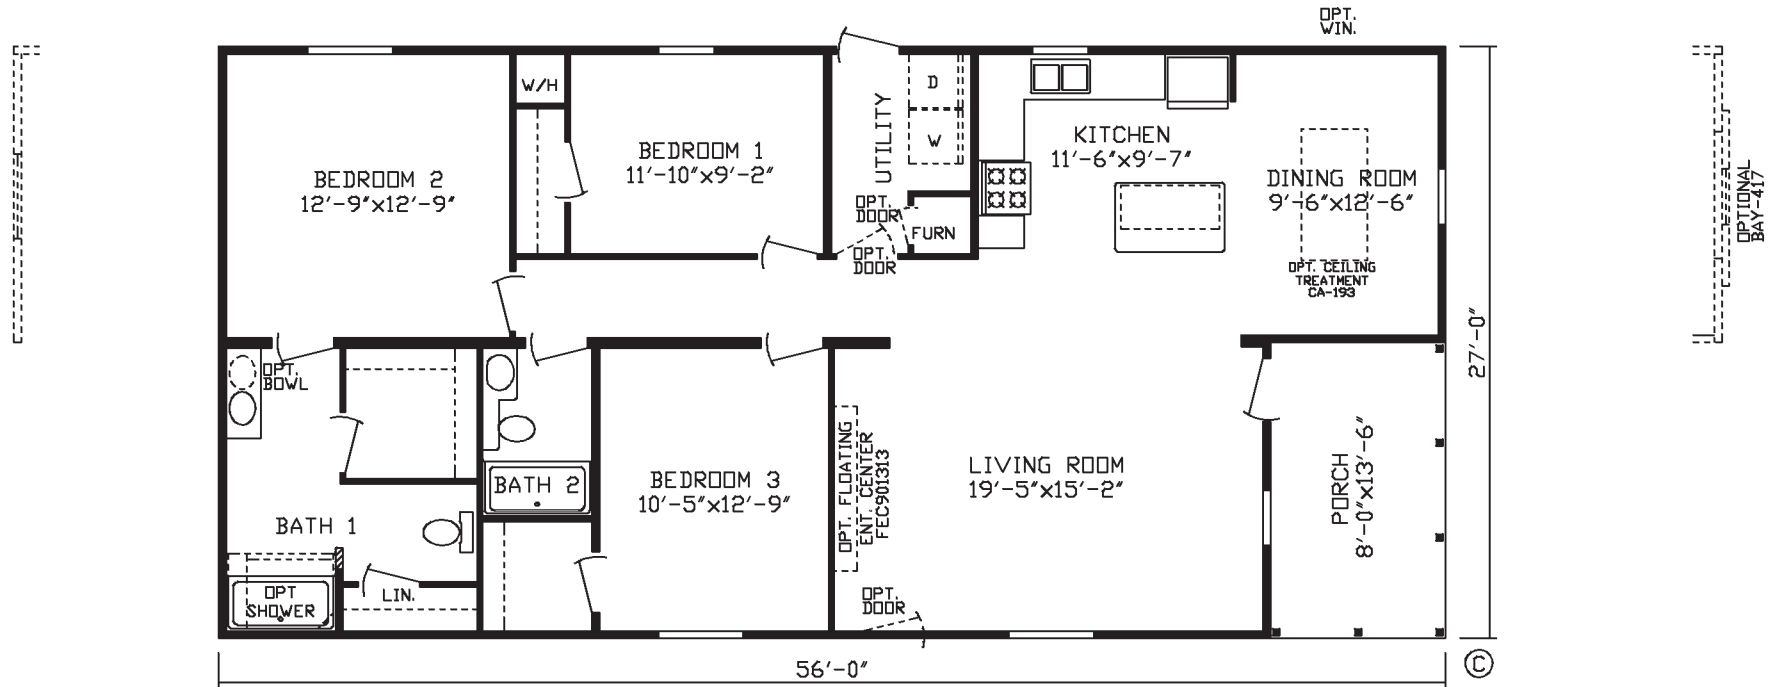

Merrionette

Inspiration LE Series, Multi Section

1,404 SQ. FT. (Approximate) 3 Bedroom, 2 Bath

Last Updated: 9-2-22

FACTORY EXPO HOME CENTERS
 2225 E. Market St.
 Nappanee IN 46550

ExpoHomes.com | 1-800-918-2669