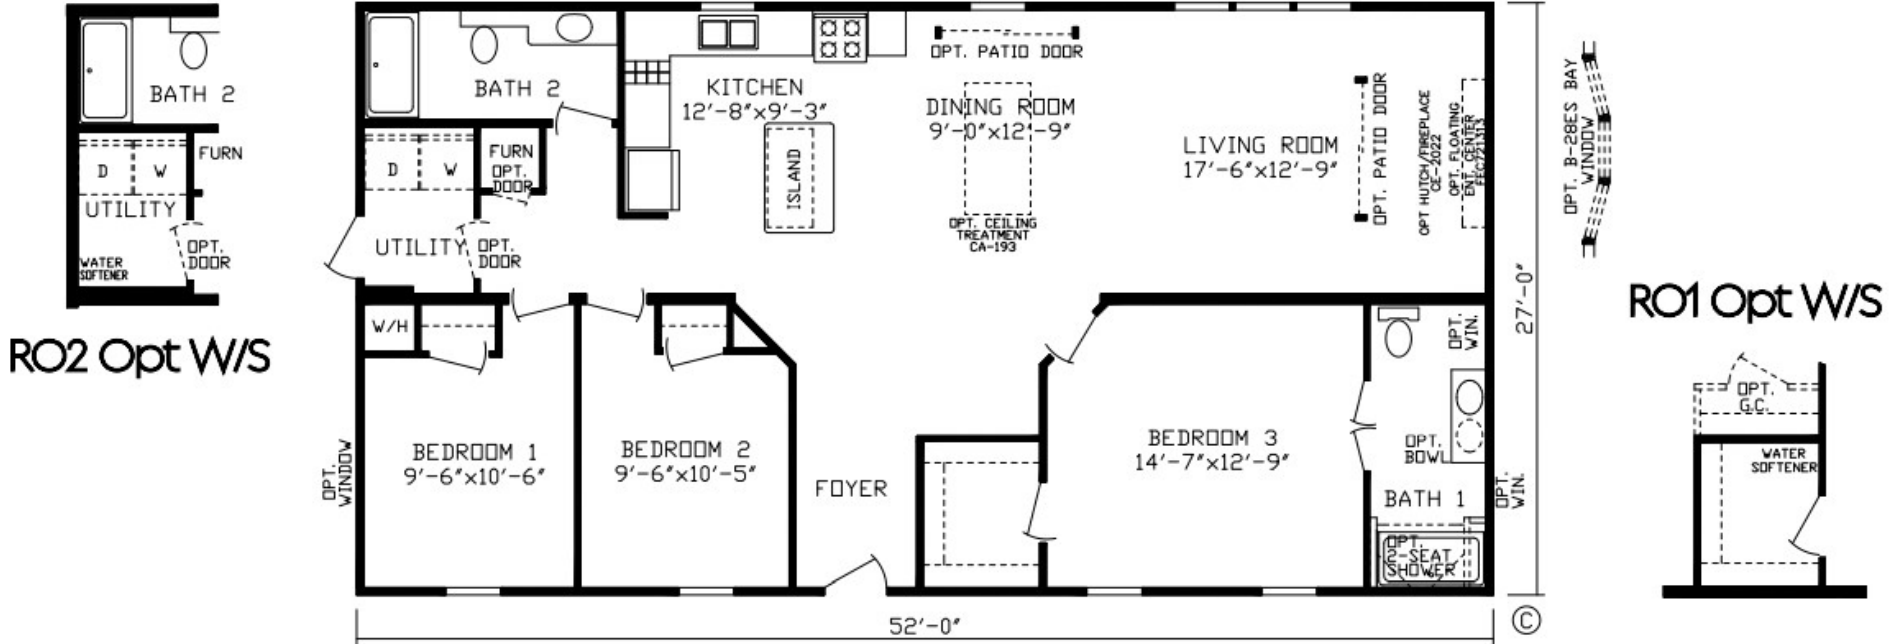

# Middlebury

Fairmont LE Multi-Section Series

1,404 SQ. FT. (Approximate) 3 Bedroom, 2 Bath

Last Updated: 4-19-22

**FACTORY EXPO HOME CENTERS**  
 2225 E. Market St.  
 Nappanee IN 46550

**ExpoHomes.com | 1-800-918-2669**