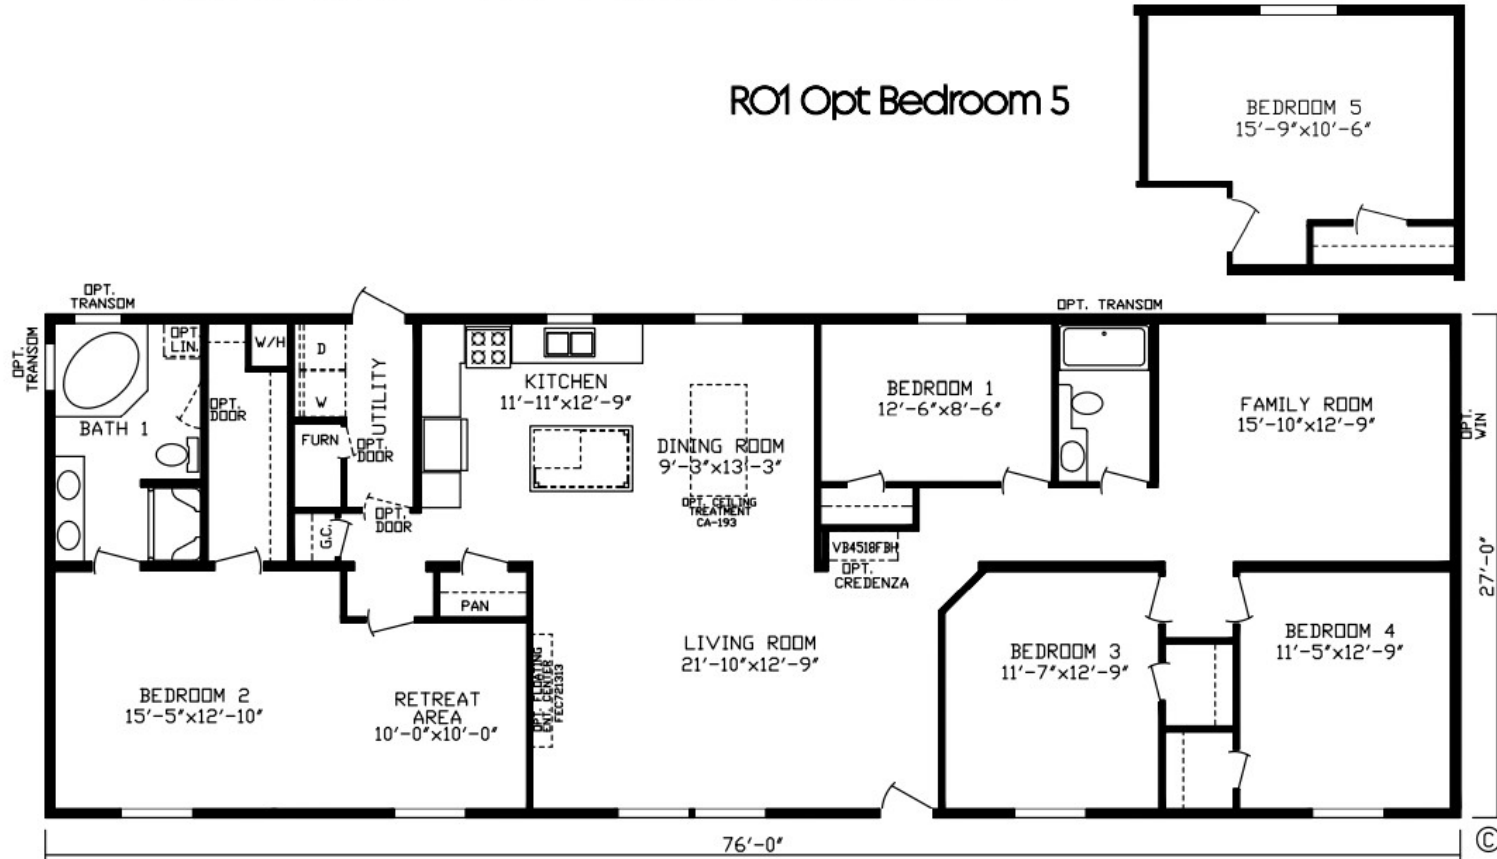

Milltown

Fairmont LE Multi-Section Series

2,052 SQ. FT. (Approximate) 4 Bedroom, 2 Bath

Last Updated: 11-16-21

FACTORY EXPO HOME CENTERS
 2225 E. Market St.
 Nappanee IN 46550

ExpoHomes.com | 1-800-918-2669