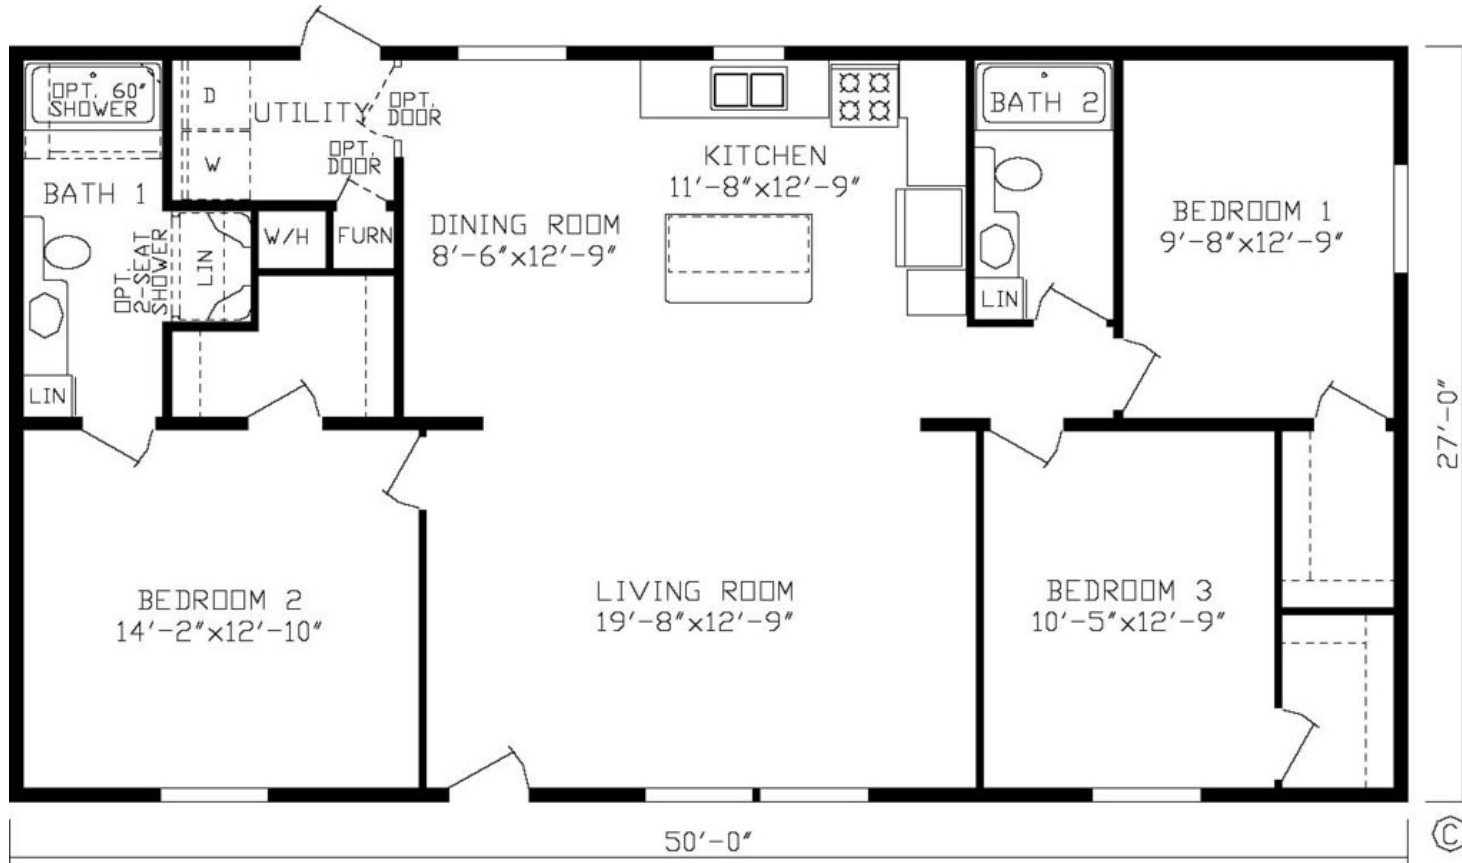

Milroy

Velocity Series

1,350 SQ. FT. (Approximate) 3 Bedroom, 2 Bath

Last Updated: 9-9-21

FACTORY EXPO HOME CENTERS
2225 E. Market St.
Nappanee IN 46550

ExpoHomes.com | 1-800-918-2669

IMPORTANT: Alta Cima Corp reserves the right to modify, cancel or substitute products or features of this event at any time without prior notice or obligation. Pictures and other promotional materials are representative and may depict or contain floor plans, square footages, elevations, options, upgrades, extra design features, decorations, floor coverings, specialty light fixtures, custom paint and wall coverings, window treatments, landscaping, sound and alarm systems, furnishings, appliances, and other designer/decorator features and amenities that are not included as part of the home and/or may not be available at all locations. Home, pricing and community information is subject to change, and homes to prior sale, at any time without notice or obligation. ©2020 Alta Cima Corp. All rights reserved.