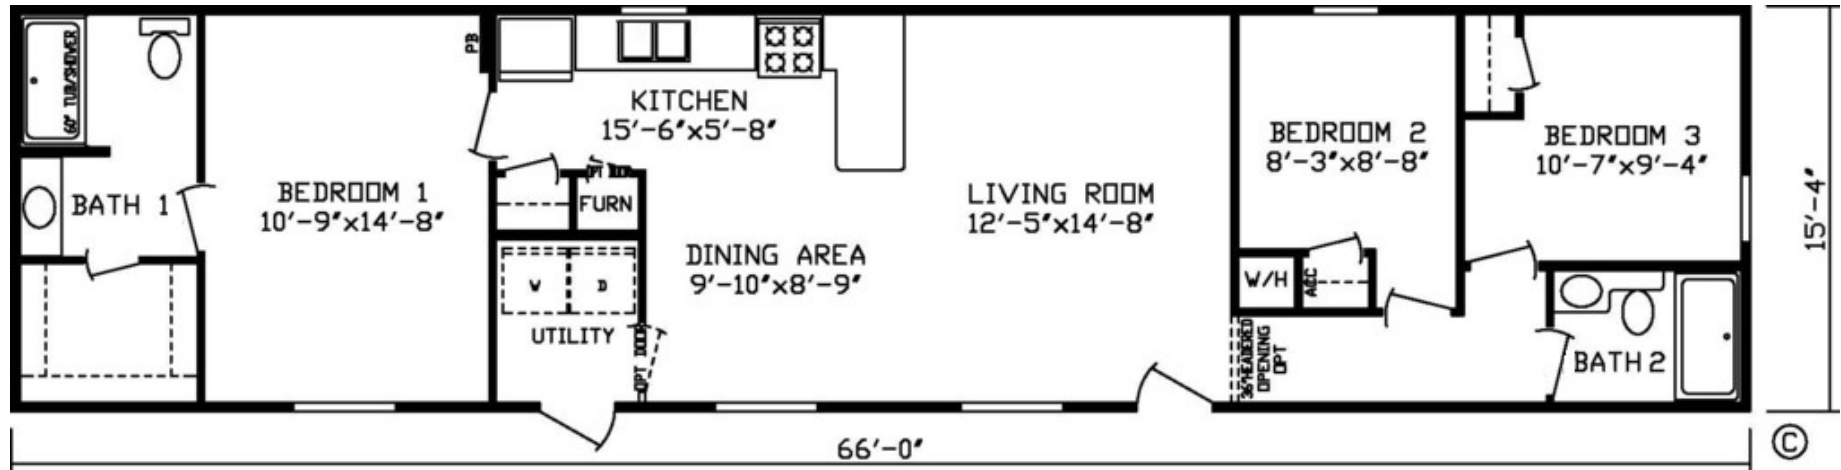

# Mooreland

Velocity Series

1,012 SQ. FT. (Approximate) 3 Bedroom, 2 Bath

Last Updated: 9-9-21

**FACTORY EXPO HOME CENTERS**  
2225 E. Market St.  
Nappanee IN 46550

**ExpoHomes.com | 1-800-918-2669**

**IMPORTANT:** Alta Cima Corp reserves the right to modify, cancel or substitute products or features of this event at any time without prior notice or obligation. Pictures and other promotional materials are representative and may depict or contain floor plans, square footages, elevations, options, upgrades, extra design features, decorations, floor coverings, specialty light fixtures, custom paint and wall coverings, window treatments, landscaping, sound and alarm systems, furnishings, appliances, and other designer/decorator features and amenities that are not included as part of the home and/or may not be available at all locations. Home, pricing and community information is subject to change, and homes to prior sale, at any time without notice or obligation. ©2020 Alta Cima Corp. All rights reserved.