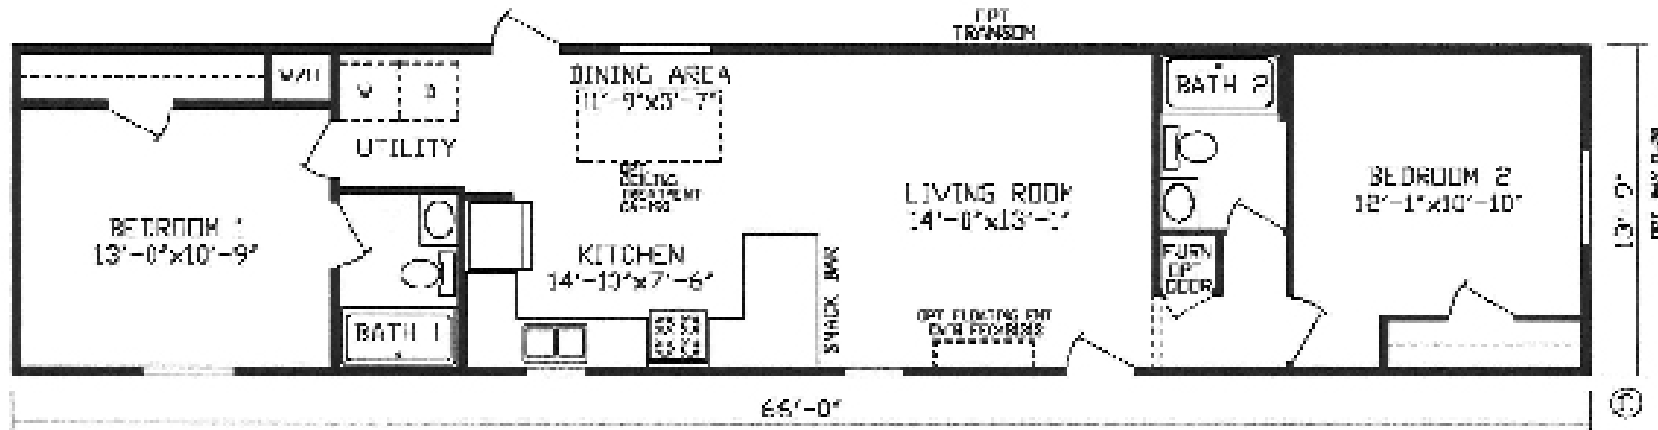

Needham

Fairmont LE Single Section Series

908 SQ. FT. (Approximate) 2 Bedroom, 2 Bath

Last Updated: 2-22-24

FACTORY EXPO HOME CENTERS
 2225 E. Market St.
 Nappanee IN 46550

ExpoHomes.com | 1-800-918-2669

IMPORTANT: Alta Cima Corp reserves the right to modify, cancel or substitute products or features of this event at any time without prior notice or obligation. Pictures and other promotional materials are representative and may depict or contain floor plans, square footages, elevations, options, upgrades, extra design features, decorations, floor coverings, specialty light fixtures, custom paint and wall coverings, window treatments, landscaping, sound and alarm systems, furnishings, appliances, and other designer/decorator features and amenities that are not included as part of the home and/or may not be available at all locations. Home, pricing and community information is subject to change, and homes to prior sale, at any time without notice or obligation. ©2020 Alta Cima Corp. All rights reserved.