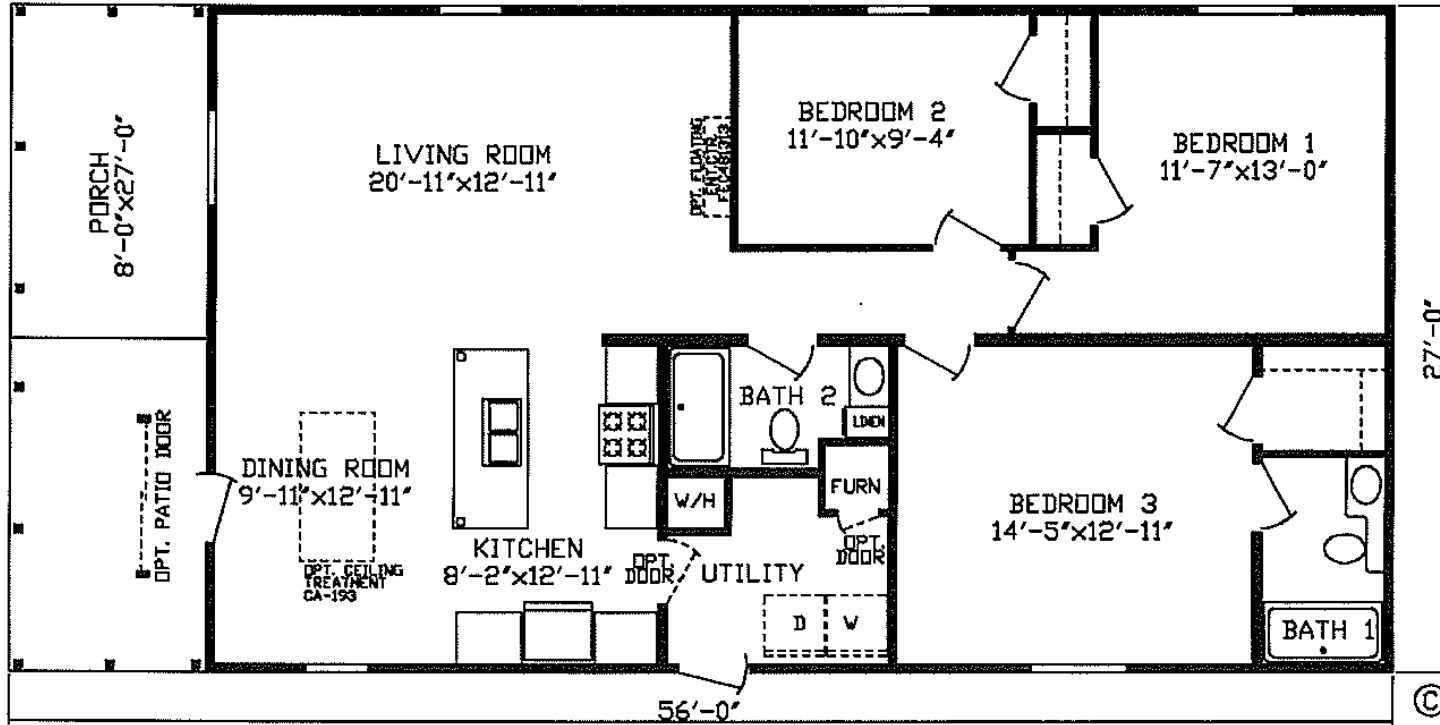

Orland

Fairmont LE Multi-Section Series

1,296 SQ. FT. (Approximate) 3 Bedroom, 2 Bath

Last Updated: 12-19-22

RO1 Opt Kitchen

FACTORY EXPO HOME CENTERS
 2225 E. Market St.
 Nappanee IN 46550

ExpoHomes.com | 1-800-918-2669