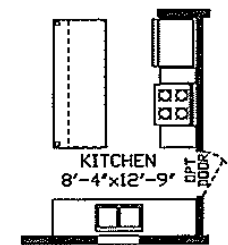

Orland

Fairmont LE Multi-Section Series

1,296 SQ. FT. (Approximate) 3 Bedroom, 2 Bath

Last Updated: 12-19-22

RO1 Opt Kitchen

FACTORY EXPO HOME CENTERS
 2225 E. Market St.
 Nappanee IN 46550

ExpoHomes.com | 1-800-918-2669