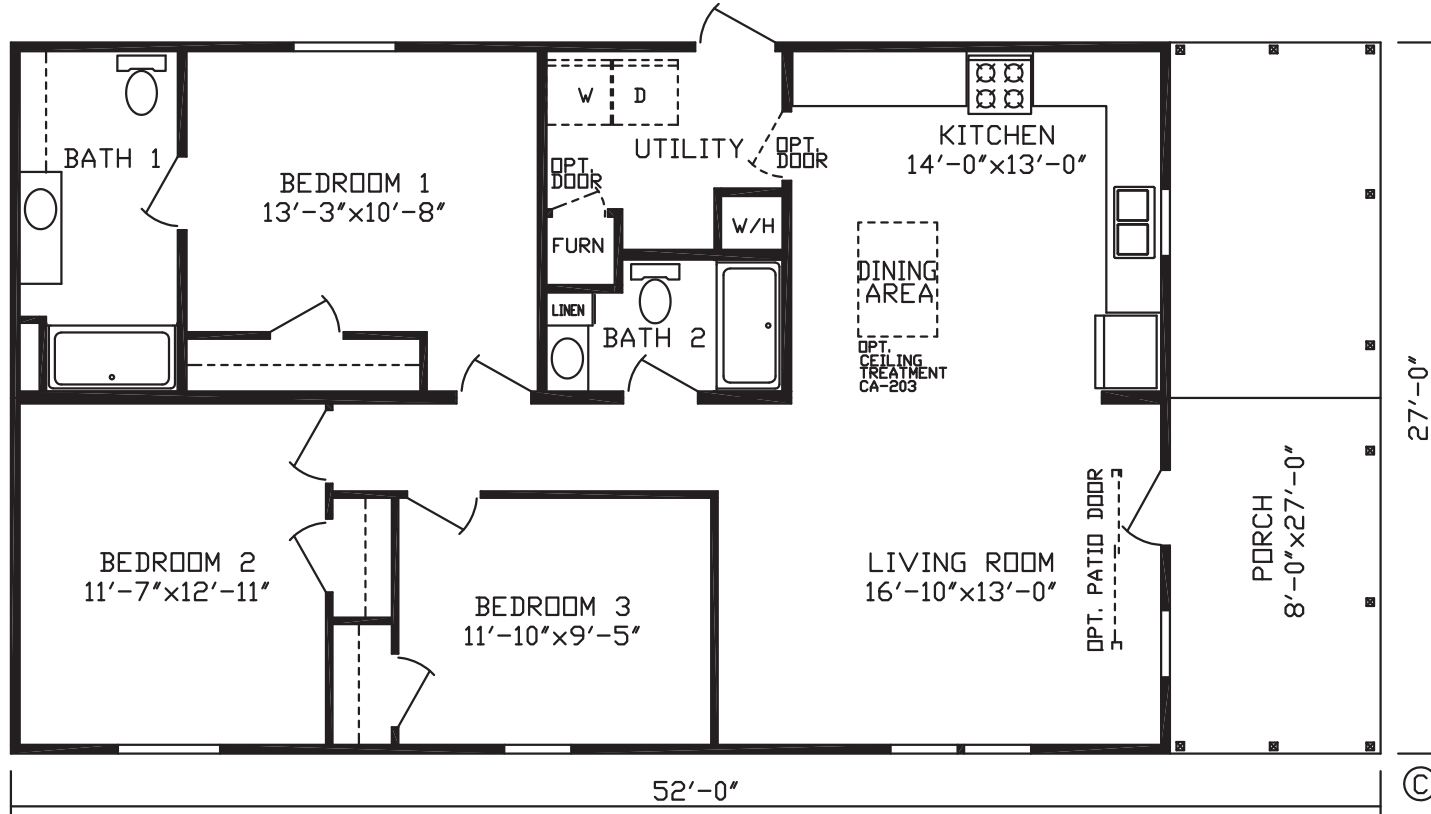

Posen

Inspiration LE Series, Multi Section

1,188 SQ. FT. (Approximate) 3 Bedroom, 2 Bath

Last Updated: 5-20-22

FACTORY EXPO HOME CENTERS
 2225 E. Market St.
 Nappanee IN 46550

ExpoHomes.com | 1-800-918-2669