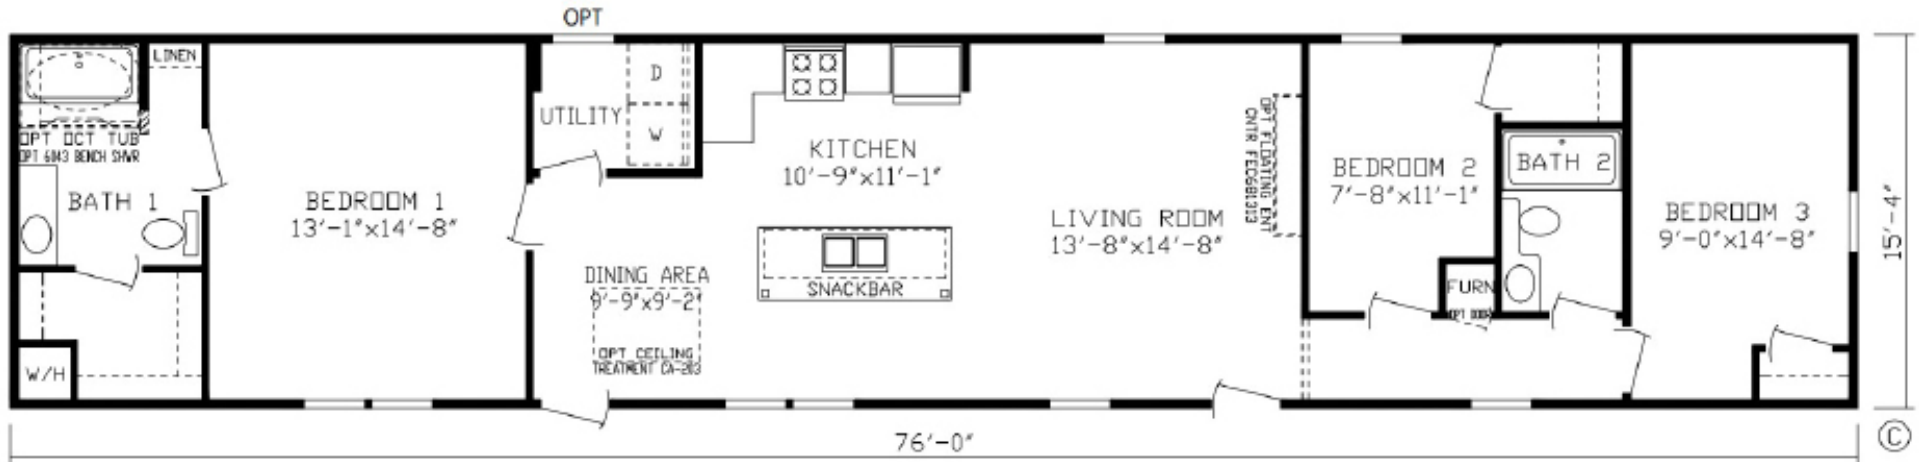

# Rossland

Fairmont LE Single Section Series

1,165 SQ. FT. (Approximate) 3 Bedroom, 2 Bath

Last Updated: 11-9-21

**FACTORY EXPO HOME CENTERS**  
 2225 E. Market St.  
 Nappanee IN 46550

**ExpoHomes.com | 1-800-918-2669**