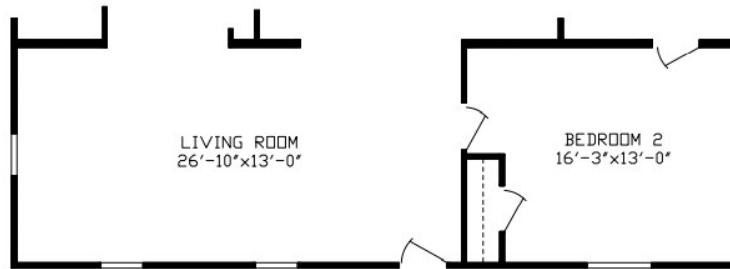

# Saltillo

Inspiration LE Series, Multi Section

1,188 SQ. FT. (Approximate) 3 Bedroom, 2 Bath

Last Updated: 11-16-21

RO2 Opt Bath 1 RO4 Opt Bath 1

DINING ROOM  
8'-0" x 12'-9"

RO3 Opt W/S

RO1 Opt 2-Bedroom