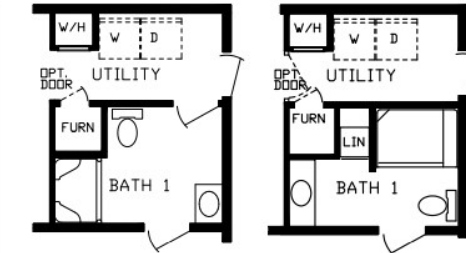

# Saltillo

Inspiration LE Series, Multi Section

1,188 SQ. FT. (Approximate) 3 Bedroom, 2 Bath

Last Updated: 11-16-21

RO2 Opt Bath 1 RO4 Opt Bath 1

DINING ROOM  
8'-0" x 12'-9"

RO3 Opt W/S

RO1 Opt 2-Bedroom