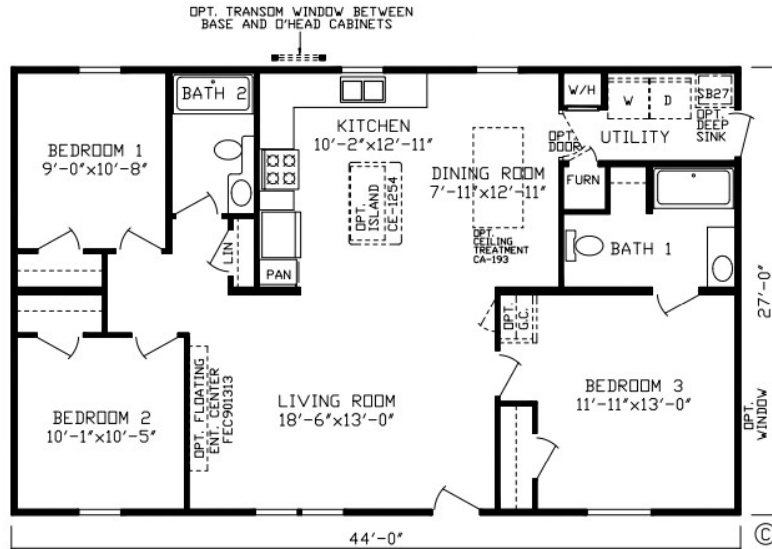

# Saltillo

Inspiration LE Series, Multi Section

1,188 SQ. FT. (Approximate) 3 Bedroom, 2 Bath

Last Updated: 11-16-21

RO2 Opt Bath 1 RO4 Opt Bath 1

DINING ROOM  
8'-0" x 12'-9"

RO3 Opt W/S

RO1 Opt 2-Bedroom