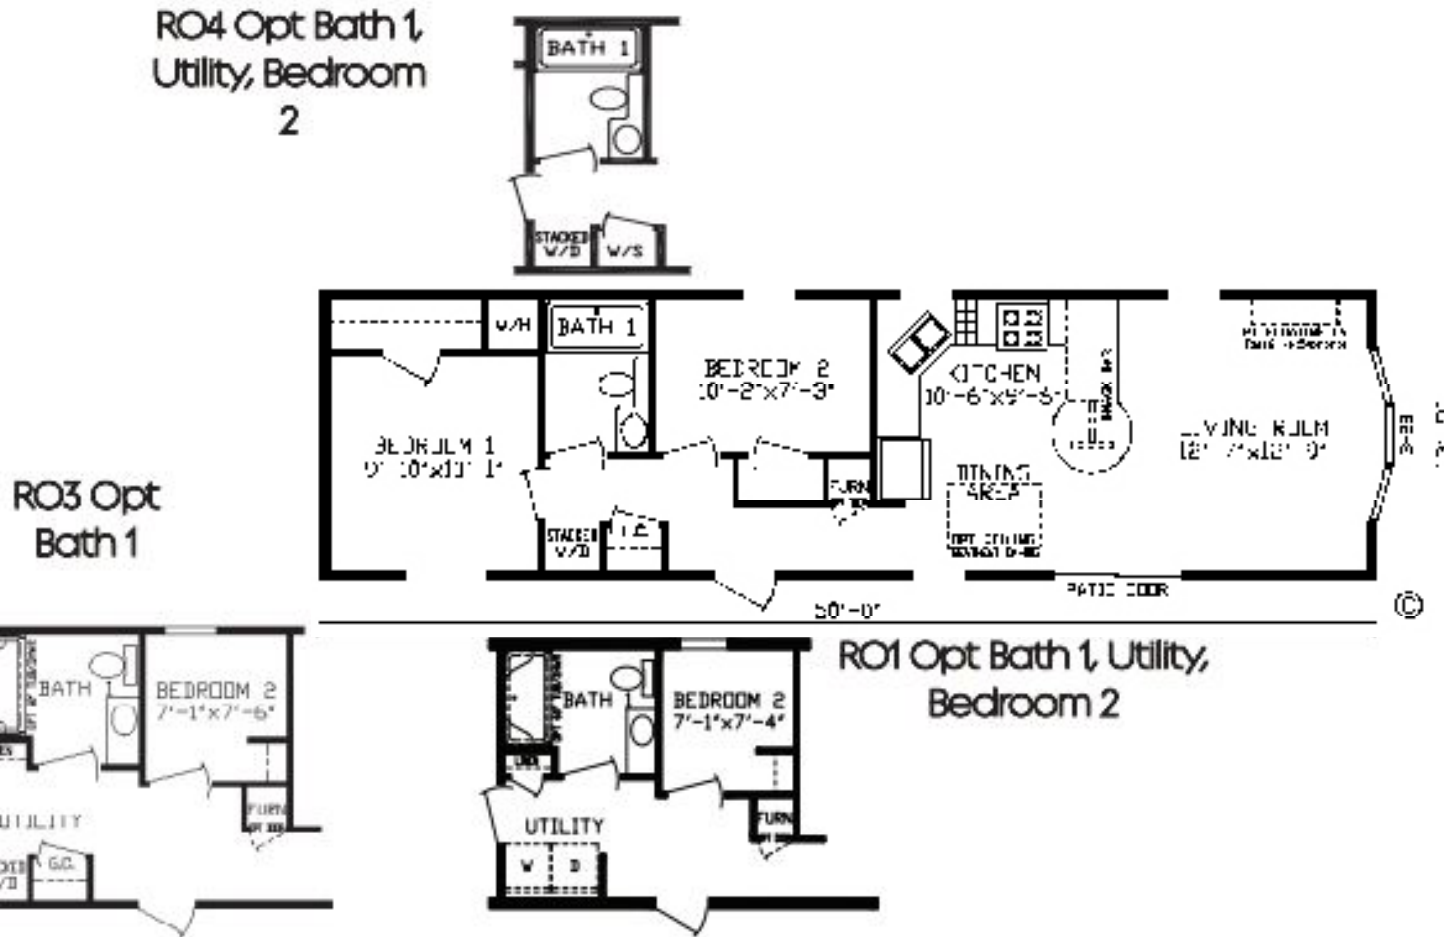

Shelburn

Fairmont LE Single Section Series

687 SQ. FT. (Approximate) 2 Bedroom, 1 Bath

Last Updated: 3-16-23

FACTORY EXPO HOME CENTERS
 2225 E. Market St.
 Nappanee IN 46550

ExpoHomes.com | 1-800-918-2669

IMPORTANT: Alta Cima Corp reserves the right to modify, cancel or substitute products or features of this event at any time without prior notice or obligation. Pictures and other promotional materials are representative and may depict or contain floor plans, square footages, elevations, options, upgrades, extra design features, decorations, floor coverings, specialty light fixtures, custom paint and wall coverings, window treatments, landscaping, sound and alarm systems, furnishings, appliances, and other designer/decorator features and amenities that are not included as part of the home and/or may not be available at all locations. Home, pricing and community information is subject to change, and homes to prior sale, at any time without notice or obligation. ©2020 Alta Cima Corp. All rights reserved.