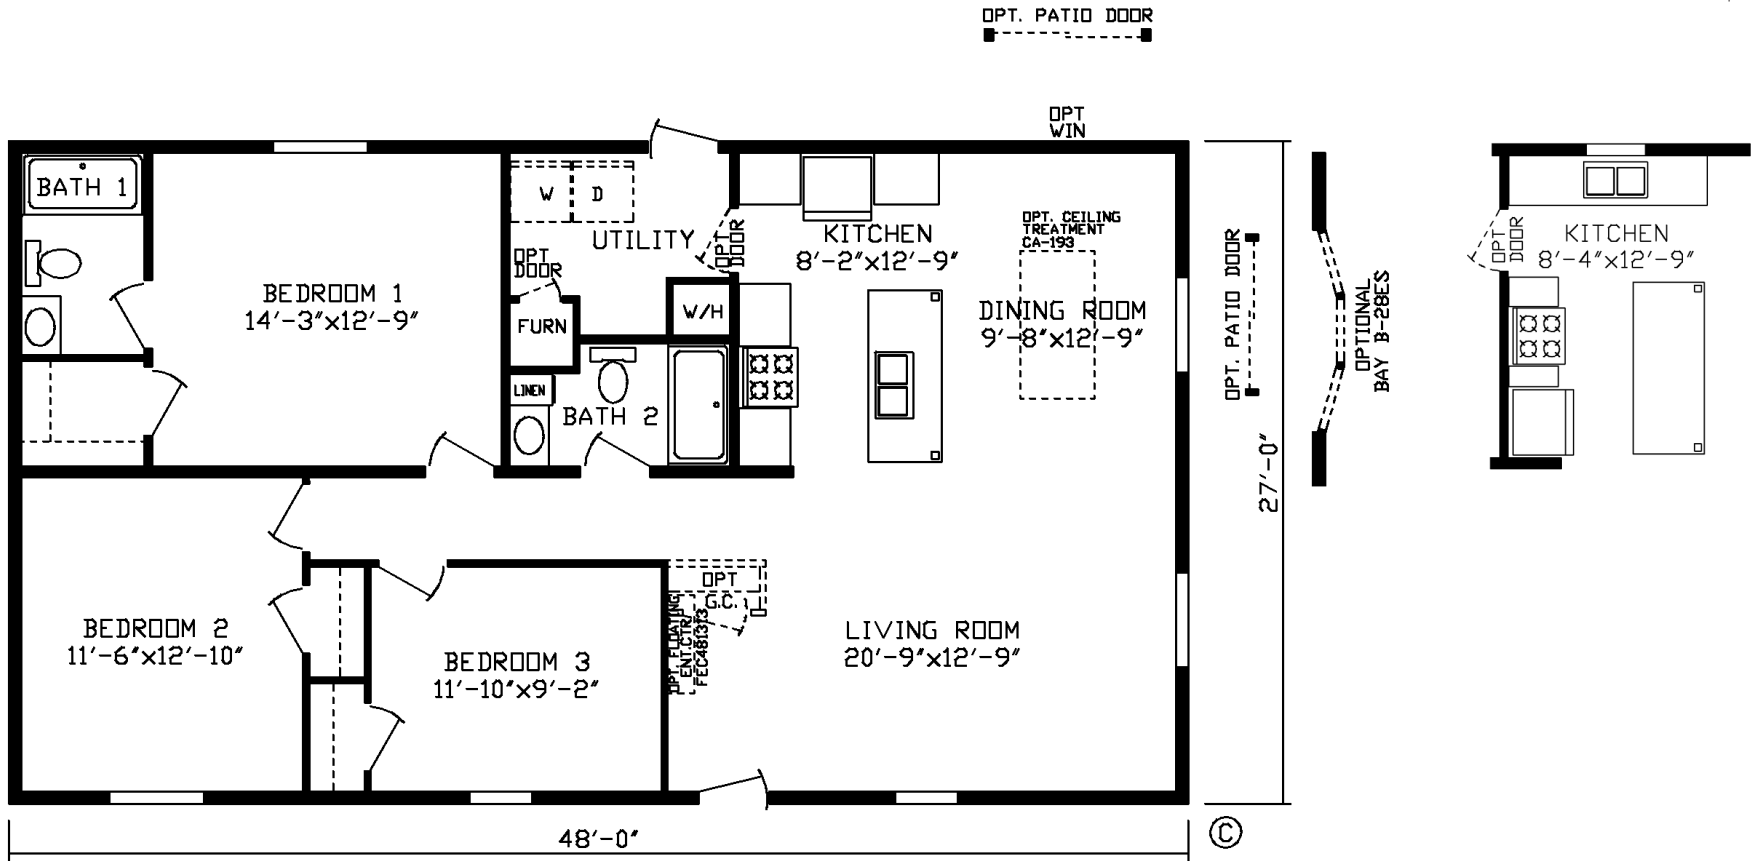

# Solsberry

Fairmont LE Multi-Section Series

1,296 SQ. FT. (Approximate) 3 Bedroom, 2 Bath

Last Updated: 3-27-24

**FACTORY EXPO HOME CENTERS**  
 2225 E. Market St.  
 Nappanee IN 46550

**ExpoHomes.com | 1-800-918-2669**