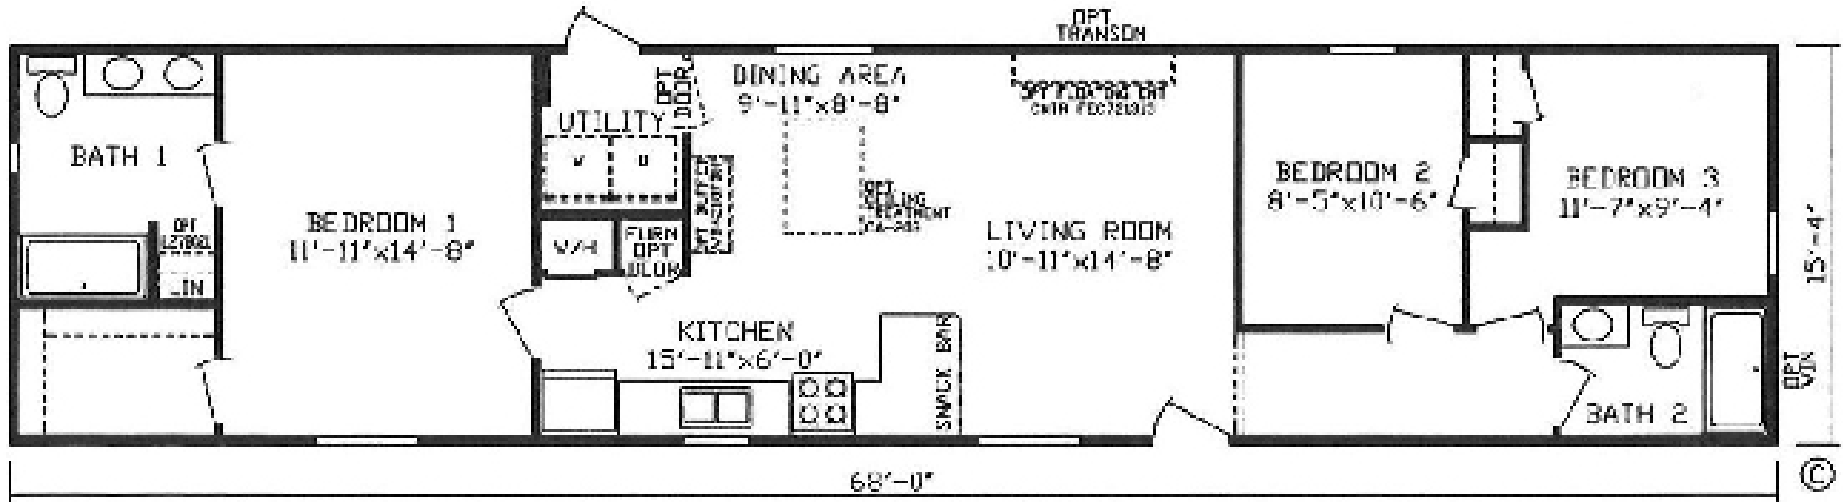

# Steger

Fairmont LE Single Section Series

1,043 SQ. FT. (Approximate) 3 Bedroom, 2 Bath

Last Updated: 1-10-24

**FACTORY EXPO HOME CENTERS**  
2225 E. Market St.  
Nappanee IN 46550

**ExpoHomes.com | 1-800-918-2669**