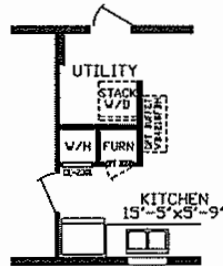

Thorntown

Velocity Series

1,104 SQ. FT. (Approximate) 3 Bedroom, 2 Bath

Last Updated: 12-19-22

RO2 Opt Bath

RO3 Opt Bath

RO1 Opt Utility

FACTORY EXPO HOME CENTERS
2225 E. Market St.
Nappanee IN 46550