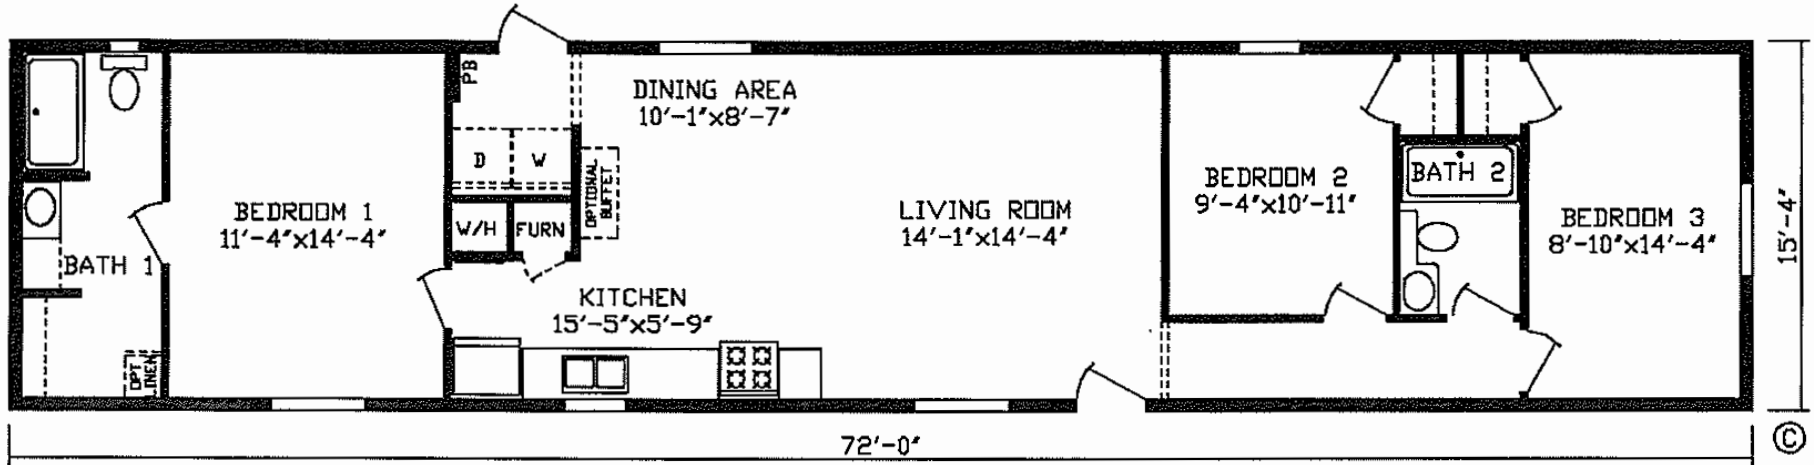

Thorntown

Velocity Series

1,104 SQ. FT. (Approximate) 3 Bedroom, 2 Bath

Last Updated: 12-19-22

RO2 Opt Bath

RO3 Opt Bath

RO1 Opt Utility

FACTORY EXPO HOME CENTERS
2225 E. Market St.
Nappanee IN 46550