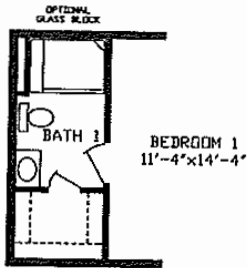

Thorntown

Velocity Series

1,104 SQ. FT. (Approximate) 3 Bedroom, 2 Bath

Last Updated: 12-19-22

RO2 Opt Bath

RO3 Opt Bath

RO1 Opt Utility

FACTORY EXPO HOME CENTERS
2225 E. Market St.
Nappanee IN 46550