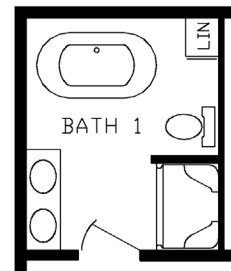

Tilden

Fairmont LE Multi-Section Series

1,309 SQ. FT. (Approximate) 3 Bedroom, 2 Bath

Last Updated: 5-9-24

OPT. PATIO DOOR

FACTORY EXPO HOME CENTERS
2225 E. Market St.
Nappanee IN 46550

ExpoHomes.com | 1-800-918-2669