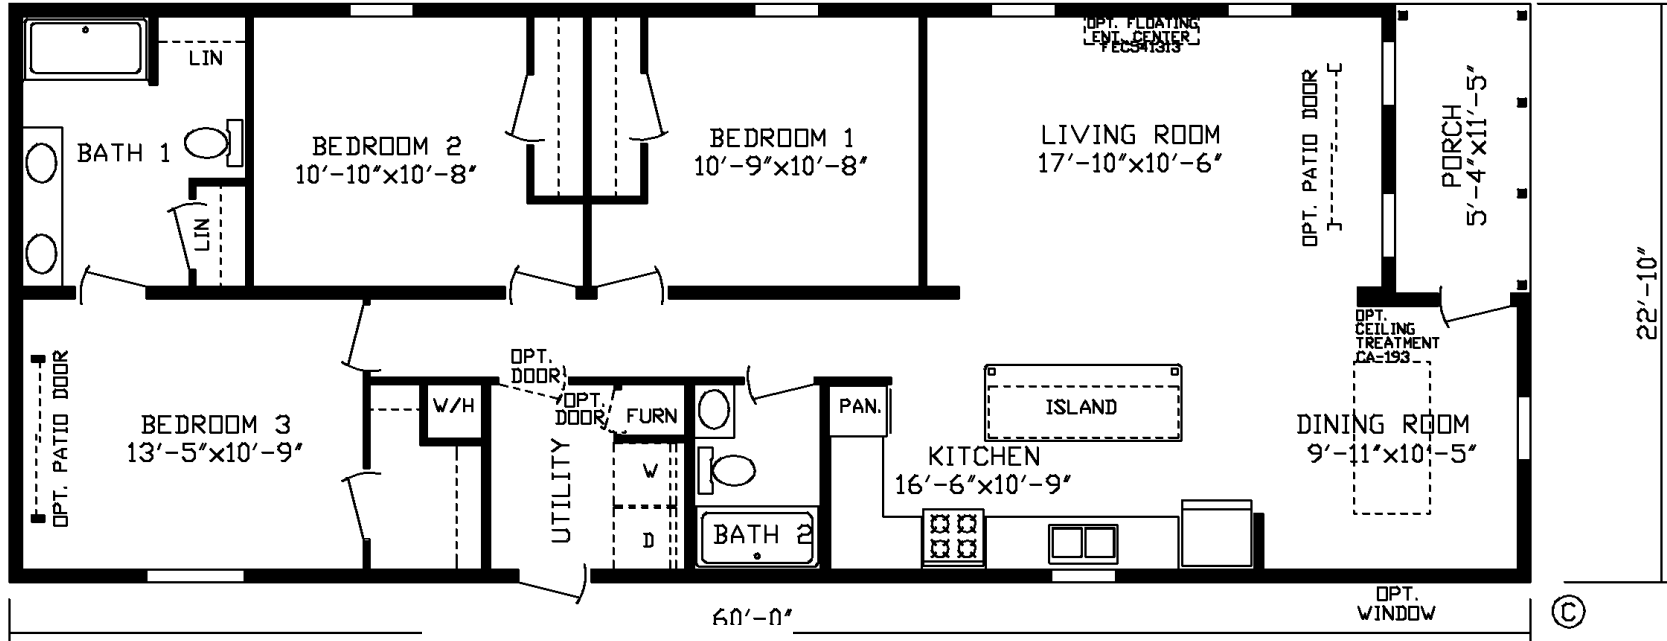

Tilden

Fairmont LE Multi-Section Series

1,309 SQ. FT. (Approximate) 3 Bedroom, 2 Bath

Last Updated: 5-9-24

OPT. PATIO DOOR

FACTORY EXPO HOME CENTERS
2225 E. Market St.
Nappanee IN 46550

ExpoHomes.com | 1-800-918-2669