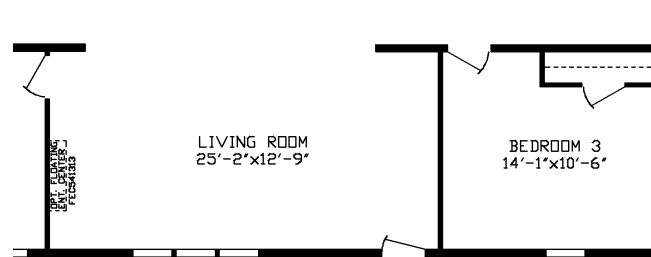

# Tinley

Fairmont LE Multi-Section Series

1,512 SQ. FT. (Approximate) 4 Bedroom, 2 Bath

Last Updated: 5-9-24

**FACTORY EXPO HOME CENTERS**  
 2225 E. Market St.  
 Nappanee IN 46550

**ExpoHomes.com | 1-800-918-2669**