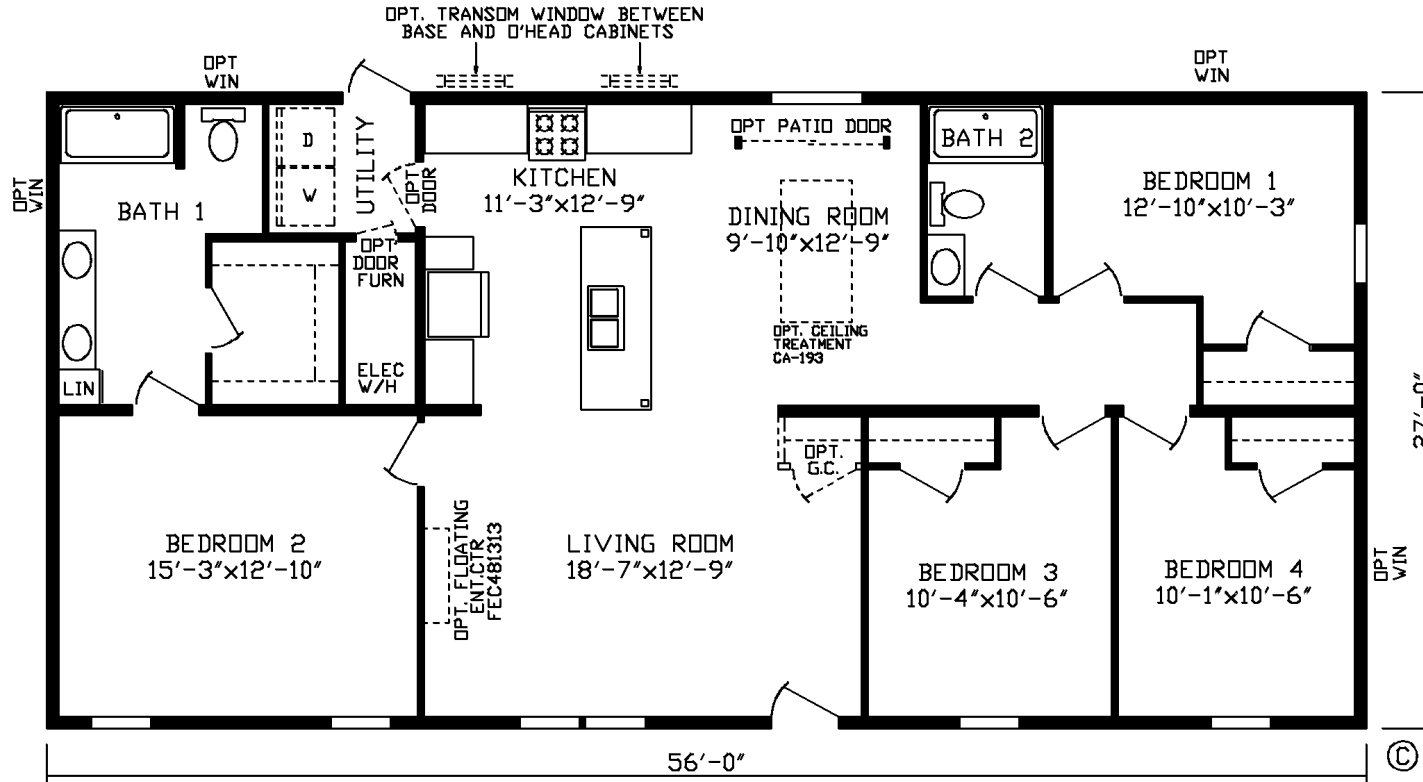

# Tinley

Fairmont LE Multi-Section Series

1,512 SQ. FT. (Approximate) 4 Bedroom, 2 Bath

Last Updated: 5-9-24

**FACTORY EXPO HOME CENTERS**  
 2225 E. Market St.  
 Nappanee IN 46550

**ExpoHomes.com | 1-800-918-2669**