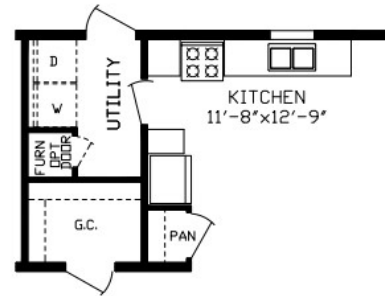

Tunwood

Inspiration LE Series, Multi Section

1,404 SQ. FT. (Approximate) 3 Bedroom, 2 Bath

Last Updated: 11-16-21

RO1 Opt Guest Closet

RO2 Opt Bath 1

RO3 Opt Bath 1

FACTORY EXPO HOME CENTERS
 2225 E. Market St.
 Nappanee IN 46550