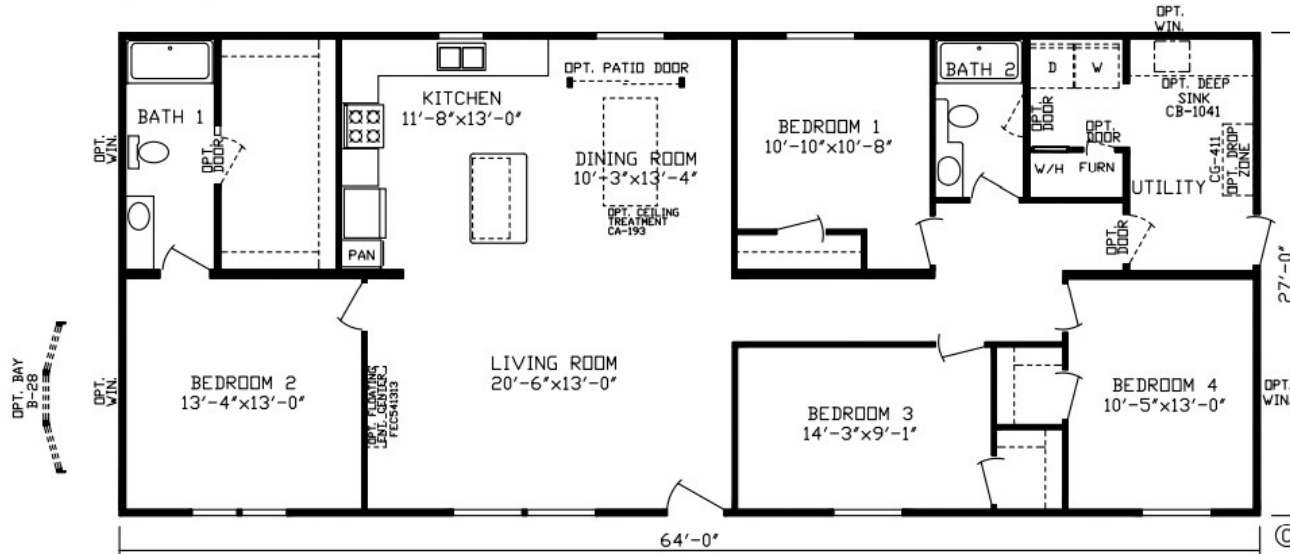

Wabash

Fairmont LE Multi-Section Series

1,728 SQ. FT. (Approximate) 4 Bedroom, 2 Bath

Last Updated: 11-16-21

RO1 Opt Bath 1

RO2 Opt Bath 1

FACTORY EXPO HOME CENTERS
2225 E. Market St.
Nappanee IN 46550

ExpoHomes.com | 1-800-918-2669