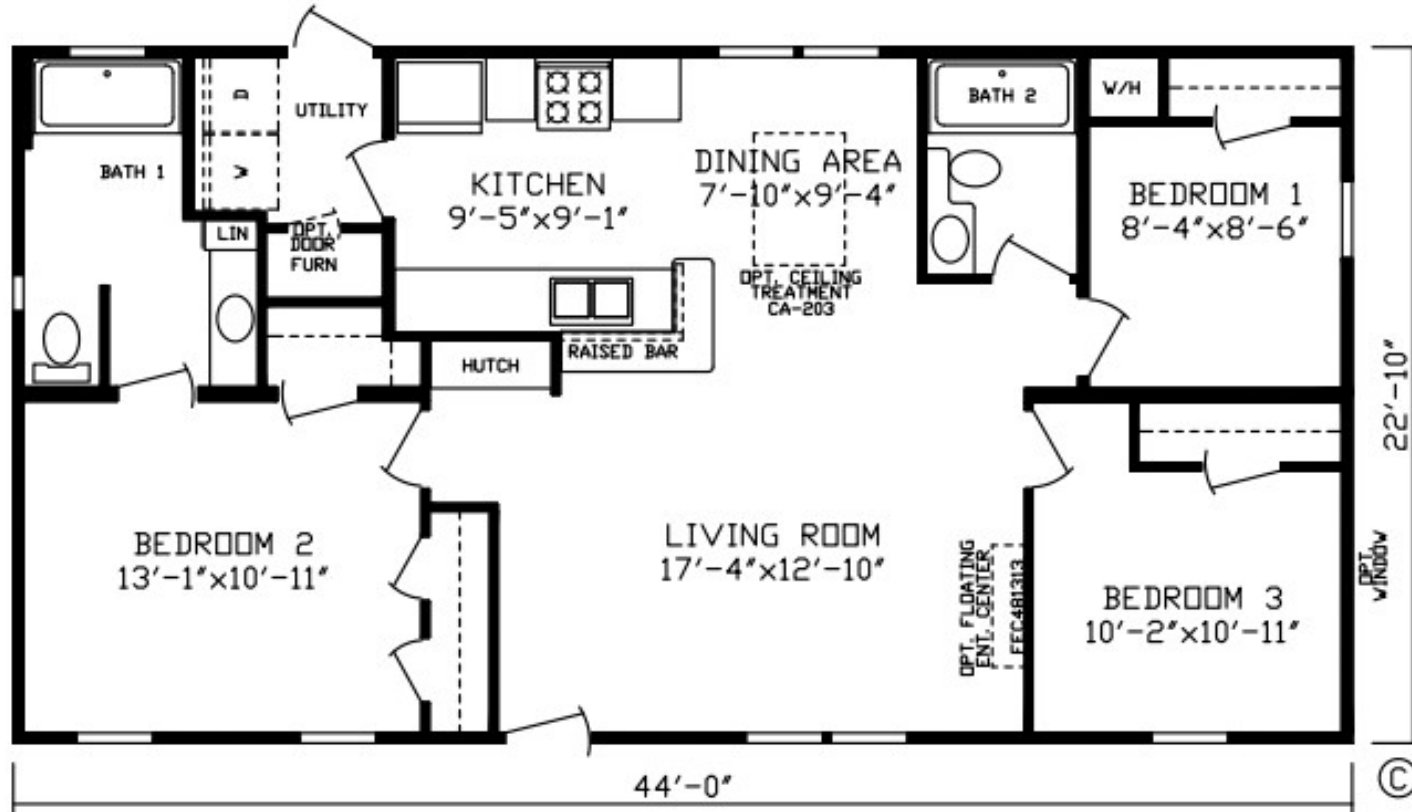

Witmer

Inspiration LE Series, Multi Section

1,004 SQ. FT. (Approximate) 3 Bedroom, 2 Bath

Last Updated: 11-16-21

FACTORY EXPO HOME CENTERS
 2225 E. Market St.
 Nappanee IN 46550

ExpoHomes.com | 1-800-918-2669