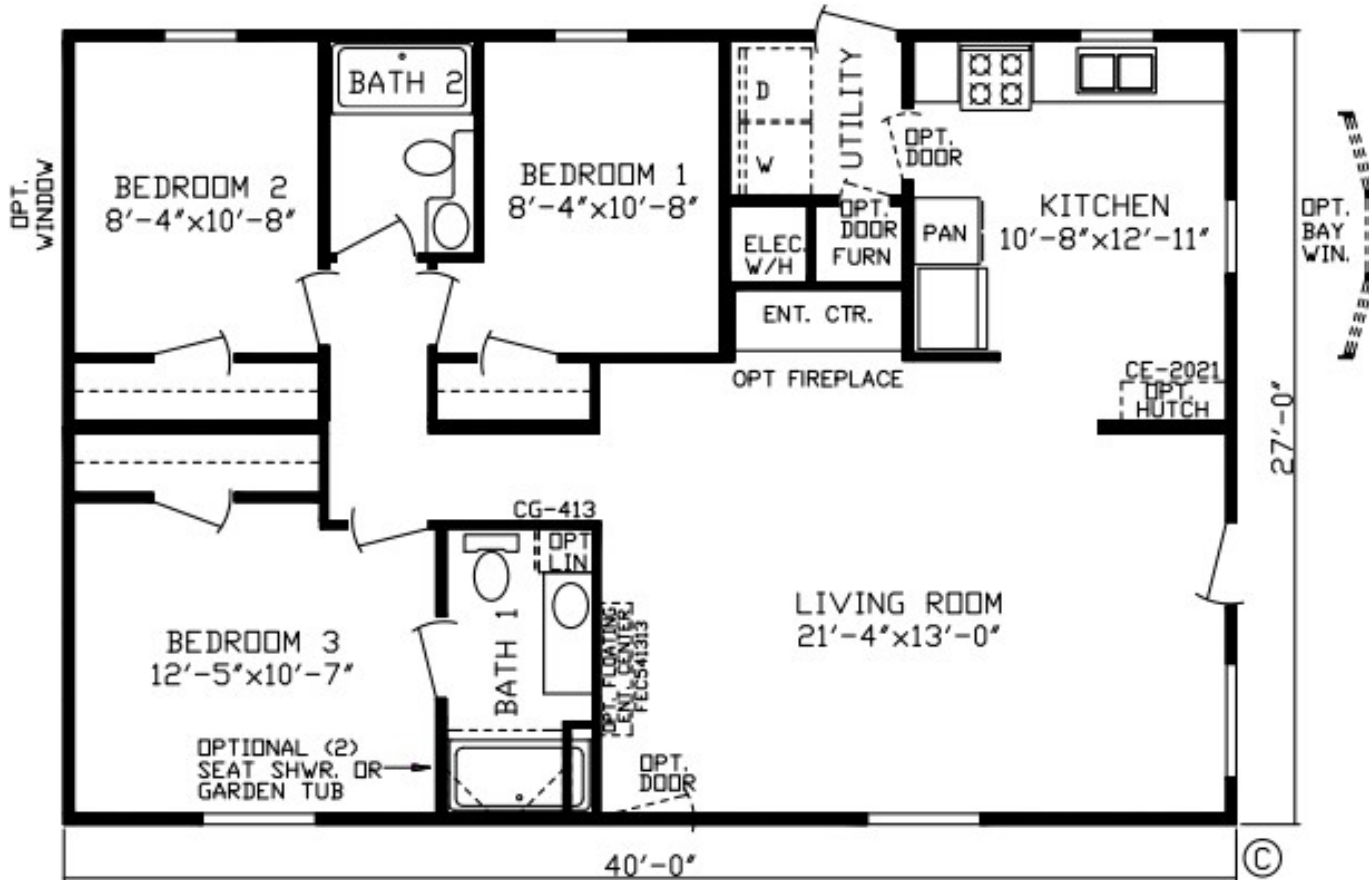

Wrigleyville

Inspiration LE Series, Multi Section

1,080 SQ. FT. (Approximate) 3 Bedroom, 2 Bath

Last Updated: 11-9-21

FACTORY EXPO HOME CENTERS
 2225 E. Market St.
 Nappanee IN 46550

ExpoHomes.com | 1-800-918-2669