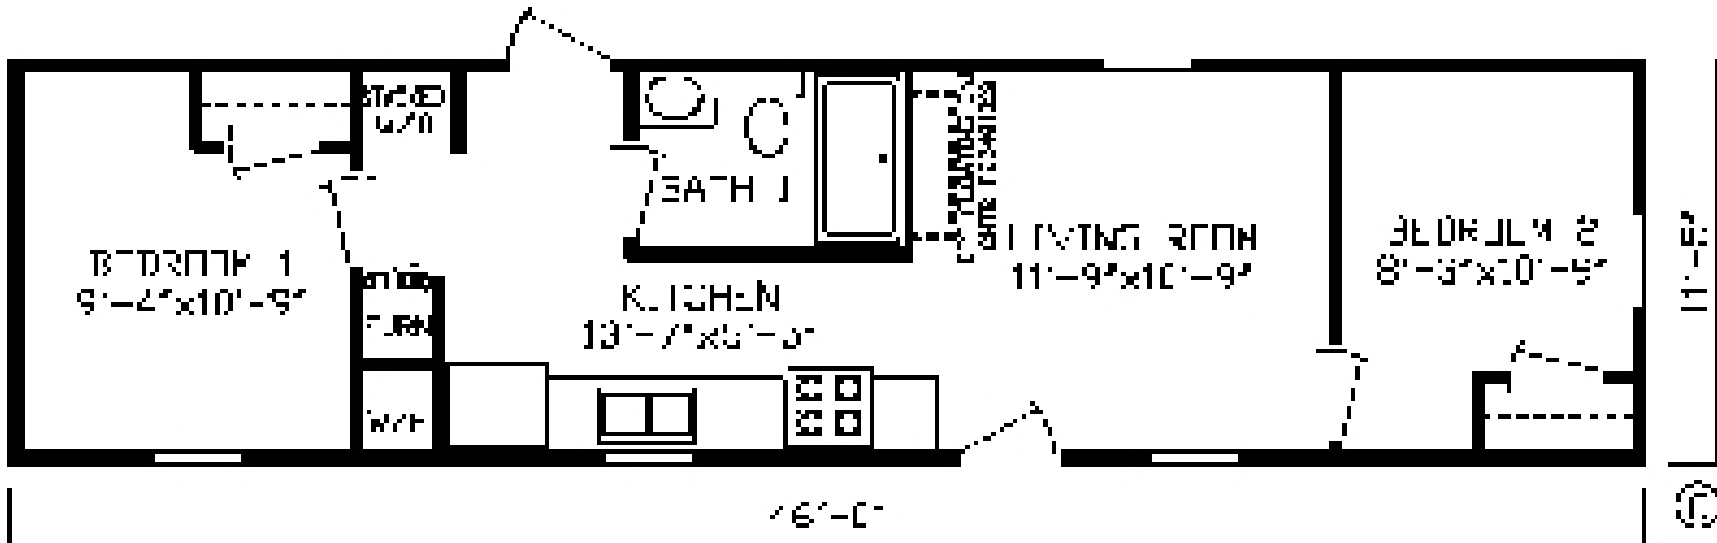

# Zenas

Fairmont LE Single Section Series

525 SQ. FT. (Approximate) 2 Bedroom, 1 Bath

Last Updated: 9-9-22

**FACTORY EXPO HOME CENTERS**  
2225 E. Market St.  
Nappanee IN 46550

**ExpoHomes.com | 1-800-918-2669**